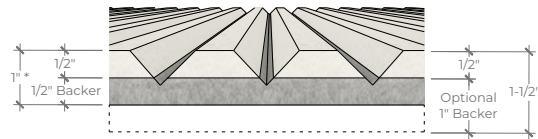

Panel

Tiles

Detail

Pattern Iterations

Panels

12" Tiles

24" Tiles

Panel Specifications

Panel Thickness	1" or 1.5"
Colors - PET	30
Colors - Felt	240+
Panel Size	TYP 48" x 108"
Material	100% Polyester
Recycled Content	60%
NRC	0.45 - 0.75
Fire Rating	Class A
Mounting	Direct glue, Z-Clips, Stand-offs, or optional Peel & Stick backing

Notes

- Select 2 colors: a backer & a top
- An additional felt topper offers an opportunity for a 3rd color
- Customizable by request