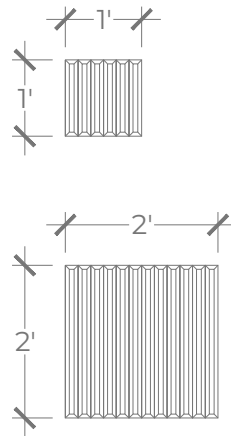

Panel

Tiles

Detail

Pattern Iterations

Panels

12" Tiles

24" Tiles

Panel Specifications

Panel Thickness	1" or 1.5"
Colors - PET	30
Colors - Felt	240+
Panel Size	TYP 48" x 108"
Material	100% Polyester
Recycled Content	60%
NRC	0.45 - 0.75
Fire Rating	Class A
Mounting	Direct glue, Z-Clips, Stand-offs, or optional Peel & Stick backing