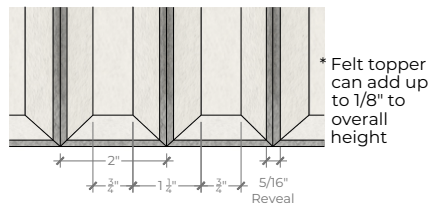

Panel

Tiles

Detail

Pattern Iterations

Panels

12" Tiles

24" Tiles

Panel Specifications

Panel Thickness	1" or 1.5"
Colors - PET	30
Colors - Felt	240+
Panel Size	TYP 48" x 108"
Material	100% Polyester
Recycled Content	60%
NRC	0.45 - 0.75
Fire Rating	Class A
Mounting	Direct glue, Z-Clips, Stand-offs, or optional Peel & Stick backing