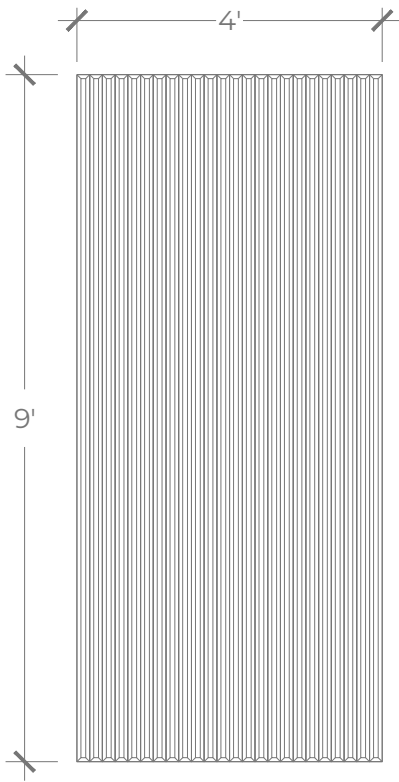

Panel

Tiles

Detail

Pattern Iterations

Panels

12" Tiles

24" Tiles

Panel Specifications

Panel Thickness	1" or 1.5"
Colors - PET	30
Colors - Felt	240+
Panel Size	TYP 48" x 108"
Material	100% Polyester
Recycled Content	60%
NRC	0.45 - 0.75
Fire Rating	Class A
Mounting	Direct glue, Z-Clips, Stand-offs, or optional Peel & Stick backing

Notes

- Select 2 colors: a backer & a top
- An additional felt topper offers an opportunity for a 3rd color
- Customizable by request