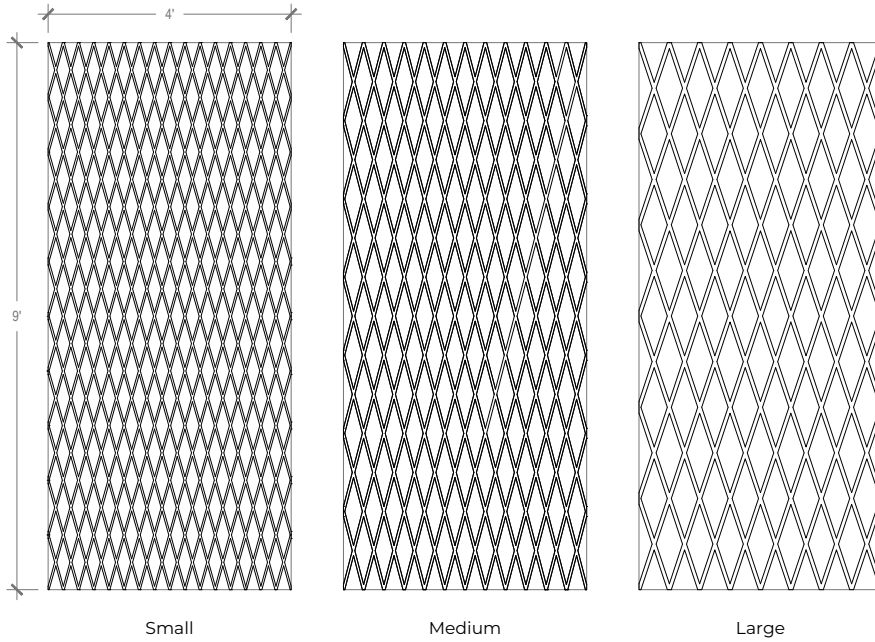

Panel

Panel Specifications

Panel Thickness	3/4" or 1-1/4"
Colors - PET	28
Colors - Felt	200+
Panel Size	TYP 48" x 108"
Material	100% Polyester
Recycled Content	60%
NRC	0.45 - 0.75
Fire Rating	Class A
Mounting	Direct glue, or optional Peel & Stick backing

Pattern Iterations

Notes

- 24 Colors + 4 woodgrain prints
- Back panel & raised panel can be different colors
- Felt topper available on raised panel
- Custom panel size and/or pattern scale available upon request.