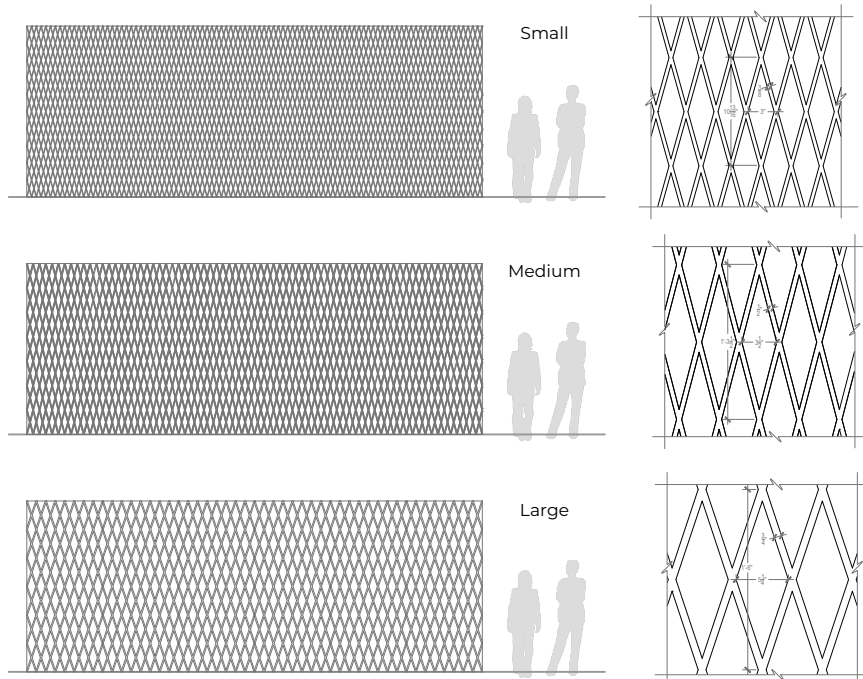

Panel

Panel Specifications

Panel Thickness	3/4" or 1-1/4"
Colors - PET	28
Colors - Felt	200+
Panel Size	TYP 48" x 108"
Material	100% Polyester
Recycled Content	60%
NRC	0.45 - 0.75
Fire Rating	Class A
Mounting	Direct glue, or optional Peel & Stick backing

Pattern Iterations

Notes

- 24 Colors + 4 woodgrain prints
- Back panel & raised panel can be different colors
- Felt topper available on raised panel
- Custom panel size and/or pattern scale available upon request.