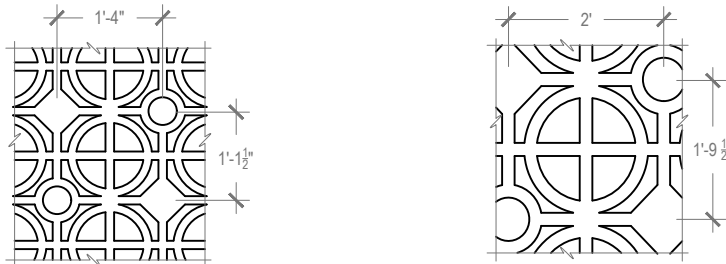

## Pattern

## Pattern Details

## Screen Specifications

Thickness	1/2" or 1"
Colors	
PET Panel	30
PET Woodprint	16
Felt Topper	240+
Panel Size	TYP 48" x 108"
Material	100% Polyester
Recycled Content	60%
NRC	0.45 - 0.75
Fire Rating	Class A
Mounting	Sliding Track System or Blade Bar + Blade Bar Hangers

## Notes

- Pattern is through-cut
- Small pattern & large pattern versions are both available as either wall panels or screens
- Screens are available with either sliding or cable-hanging solutions
- Customization available upon request