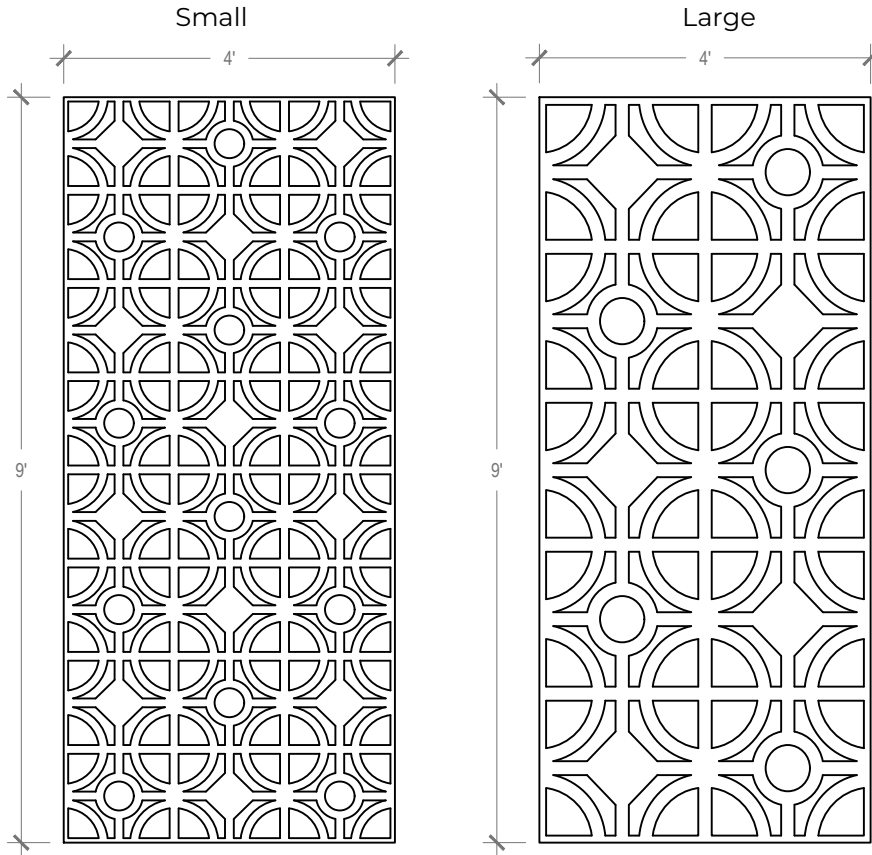

## Pattern

## Pattern Details

## Screen Specifications

Thickness	1/2" or 1"
Colors	
PET Panel	30
PET Woodprint	16
Felt Topper	240+
Panel Size	TYP 48" x 108"
Material	100% Polyester
Recycled Content	60%
NRC	0.45 - 0.75
Fire Rating	Class A
Mounting	Sliding Track System or Blade Bar + Blade Bar Hangers

## Notes

- Pattern is through-cut
- Small pattern & large pattern versions are both available as either wall panels or screens
- Screens are available with either sliding or cable-hanging solutions
- Customization available upon request