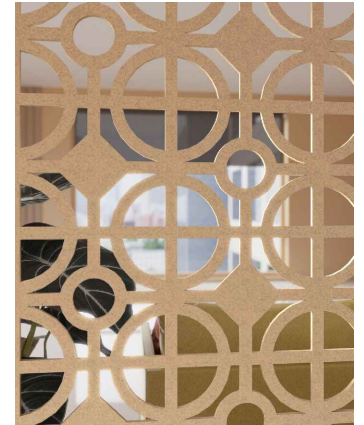

## Pattern

## Screen Specifications

Thickness	1/2" or 1"
Colors	
PET Panel	30
PET Woodprint	16
Felt Topper	240+
Panel Size	TYP 48" x 108"
Material	100% Polyester
Recycled Content	60%
NRC	0.45 - 0.75
Fire Rating	Class A
Mounting	Sliding Track System or Blade Bar + Blade Bar Hangers

## Notes

- Pattern is through-cut
- Small pattern & large pattern versions are both available as either wall panels or screens
- Screens are available with either sliding or cable-hanging solutions
- Customization available upon request