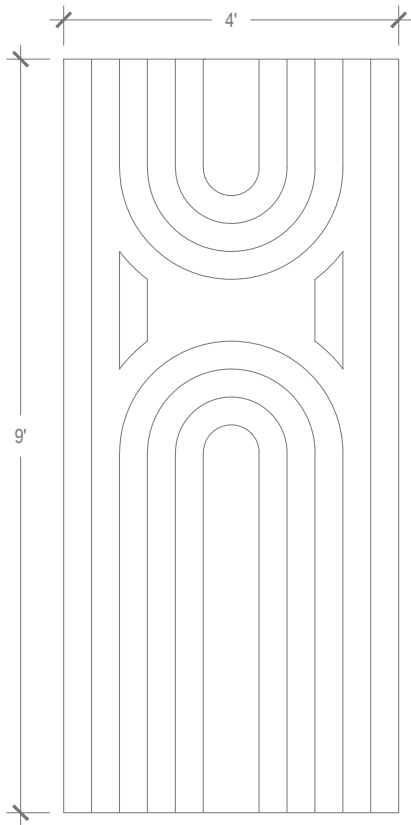

Panel

Dimensions

Specifications

Thickness	1/2" or 1"
Colors	
PET	30
Woodprint	16
Felt Topper	240+
Panel Size	TYP 48" x 108"
Material	100% Polyester
Recycled Content	60%
NRC	0.45 - 0.75
Fire Rating	Class A
Mounting	Direct glue, Peel & Stick

Pattern Iterations

Notes

- Specify 2 colors
- An inverted 4'x9' copy of this panel can be produced from the cutoffs of the 1st panel at no additional material cost
- Custom sizes available upon request