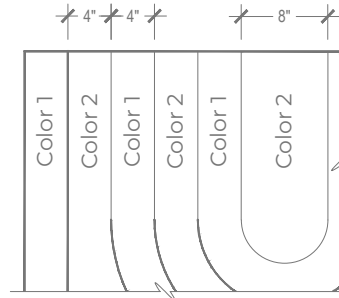

Panel

Dimensions

Specifications

Thickness	1/2" or 1"
Colors	
PET	30
Woodprint	16
Felt Topper	240+
Panel Size	TYP 48" x 108"
Material	100% Polyester
Recycled Content	60%
NRC	0.45 - 0.75
Fire Rating	Class A
Mounting	Direct glue, Peel & Stick

Pattern Iterations

Notes

- Specify 2 colors
- An inverted 4'x9' copy of this panel can be produced from the cutoffs of the 1st panel at no additional material cost
- Custom sizes available upon request