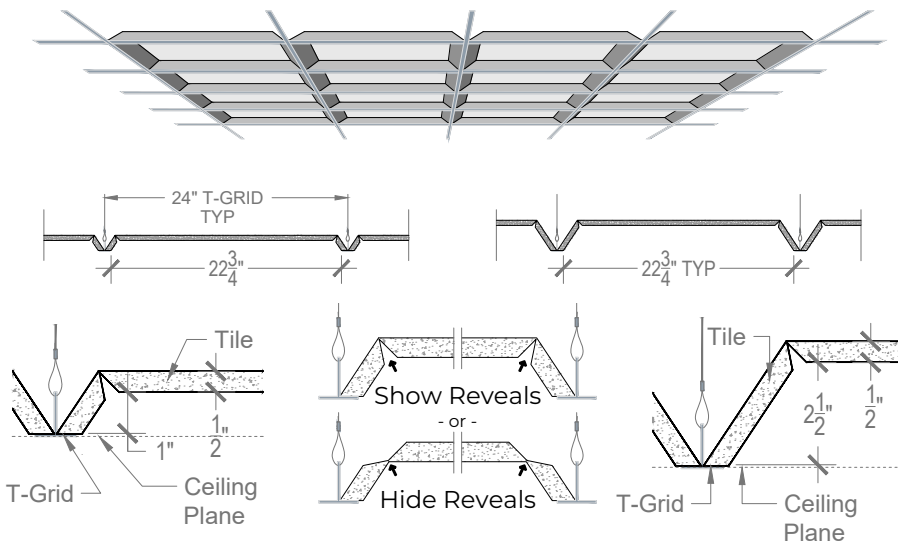

Angled Coffered Tile

Tile

Concave Installation

Convex Installation

Specifications

| | |
|------------------|--------------------------|
| Colors | PET: 30 Woodprint: 16 |
| Material | 100% Polyester |
| Recycled Content | 60% |
| NRC | 0.45 - 0.75 |
| Fire Rating | Class A |
| Mounting | T-Grid, No Hardware |

Notes

- 30 Colors + 16 woodgrain prints
- Standard Size: 1" deep or 2.5" deep
- Concave & convex configurations are made with the same tile
- Concave tiles can either show or hide reveals at folds
- No hardware required
- Standard tile fits 2x2 grid (T-grid by others)
- 2x4 tiles available
- Tile thickness: 1.5", 3"
- Customization available upon request