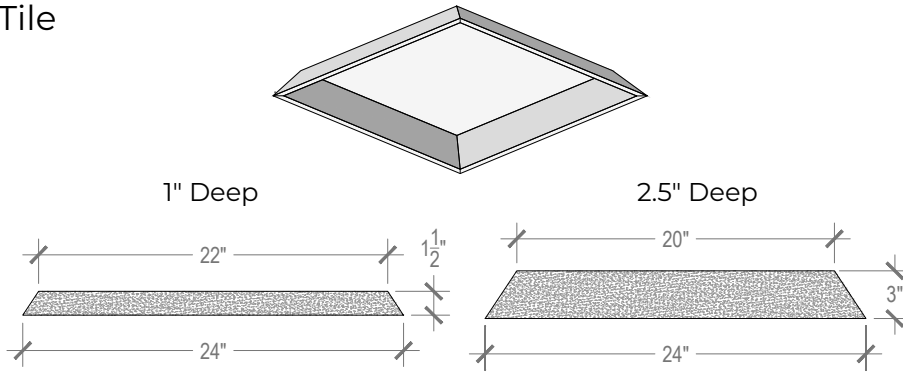

Angled Coffered Tile

Tile

Concave Installation

Convex Installation

Specifications

| | |
|------------------|--------------------------|
| Colors | PET: 30 Woodprint: 16 |
| Material | 100% Polyester |
| Recycled Content | 60% |
| NRC | 0.45 - 0.75 |
| Fire Rating | Class A |
| Mounting | T-Grid, No Hardware |

Notes

- 30 Colors + 16 woodgrain prints
- Standard Size: 1" deep or 2.5" deep
- Concave & convex configurations are made with the same tile
- Concave tiles can either show or hide reveals at folds
- No hardware required
- Standard tile fits 2x2 grid (T-grid by others)
- 2x4 tiles available
- Tile thickness: 1.5", 3"
- Customization available upon request