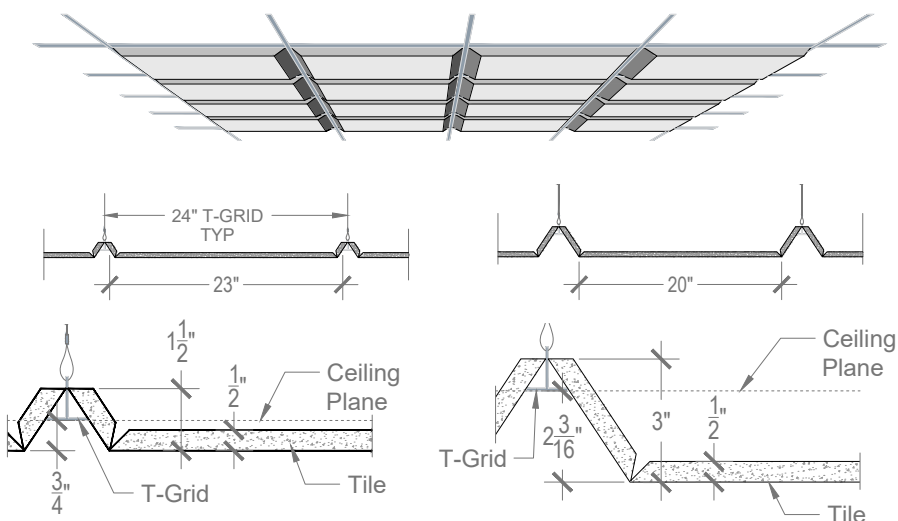

Angled Coffered Tile

Tile

Concave Installation

Convex Installation

Specifications

| | |
|------------------|--------------------------|
| Colors | PET: 30 Woodprint: 16 |
| Material | 100% Polyester |
| Recycled Content | 60% |
| NRC | 0.45 - 0.75 |
| Fire Rating | Class A |
| Mounting | T-Grid, No Hardware |

Notes

- 30 Colors + 16 woodgrain prints
- Standard Size: 1" deep or 2.5" deep
- Concave & convex configurations are made with the same tile
- Concave tiles can either show or hide reveals at folds
- No hardware required
- Standard tile fits 2x2 grid (T-grid by others)
- 2x4 tiles available
- Tile thickness: 1.5", 3"
- Customization available upon request