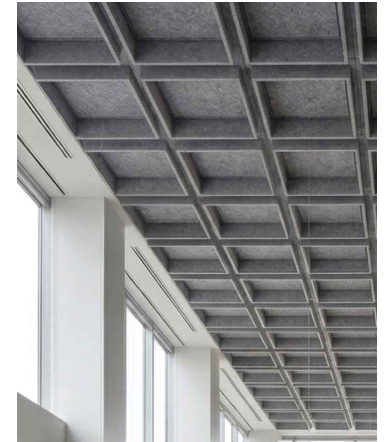

Installation Hiding T-Grid

Specifications

Colors	PET: 30 Woodprint: 16
Material	100% Polyester
Recycled Content	60%
NRC	0.45 - 0.75
Fire Rating	Class A
Mounting	T-Clip or None

Notes

- 30 Colors + 16 woodgrain prints
- Standard sizes: 3" & 6" deep
- No hardware required when mounting above the grid (showing T-Bar)
- Use T-Clips when mounting under the grid (hiding T-Bar)
- Standard tile fits 2x2 grid (T-grid by others)
- 2x4 tiles available
- Tile thickness: 3.5" or 6.5"
- Customization available upon request

Boxed Coffer Tile