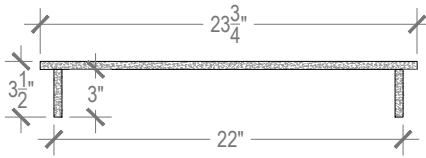

## Tile

3" Deep

6" Deep

## Notes

- 30 Colors + 16 woodgrain prints
- Standard sizes: 3" & 6" deep
- No hardware required when mounting above the grid (showing T-Bar)
- Use T-Clips when mounting under the grid (hiding T-Bar)
- Standard tile fits 2x2 grid (T-grid by others)
- 2x4 tiles available
- Tile thickness: 3.5" or 6.5"
- Customization available upon request