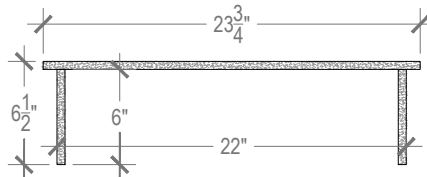

## Tile

3" Deep

6" Deep

## Notes

- 30 Colors + 16 woodgrain prints
- Standard sizes: 3" & 6" deep
- No hardware required when mounting above the grid (showing T-Bar)
- Use T-Clips when mounting under the grid (hiding T-Bar)
- Standard tile fits 2x2 grid (T-grid by others)
- 2x4 tiles available
- Tile thickness: 3.5" or 6.5"
- Customization available upon request