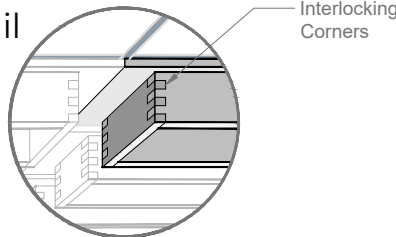

Tile

3" Deep

6" Deep

Installation Showing T-Grid

Detail

Installation Hiding T-Grid

Specifications

Colors	PET: 30 Woodprint: 16
Material	100% Polyester
Recycled Content	60%
NRC	0.45 - 0.75
Fire Rating	Class A
Mounting	T-Clip or None

Notes

- 30 Colors + 16 woodgrain prints
- Standard sizes: 3" & 6" deep
- No hardware required when mounting above the grid (showing T-Bar)
- Use T-Clips when mounting under the grid (hiding T-Bar)
- Standard tile fits 2x2 grid (T-grid by others)
- 2x4 tiles available
- Tile thickness: 3.5" or 6.5"
- Customization available upon request

Boxed Coffer Tile