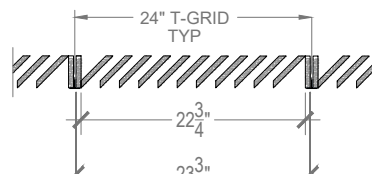

Louvered Tile

Tile

Specifications

Thickness	1/2"
Colors	PET: 30 Woodprint: 16
Panel Size	TYP 48" x 108"
Material	100% Polyester
Recycled Content	60%
NRC	0.45 - 0.75
Fire Rating	Class A
Mounting	T-Grid, no hardware

Notes

- 30 Colors + 16 woodgrain prints
- No hardware required
- Standard tile fits 2x2 grid (T-grid by others)
- 2x4 tiles available
- Panel thickness: 1/2"
- Customization available upon request

Louvered Tile