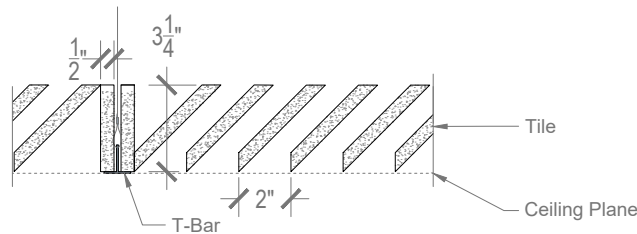

Louvered Tile

Tile

Specifications

Thickness	1/2"
Colors	PET: 30 Woodprint: 16
Panel Size	TYP 48" x 108"
Material	100% Polyester
Recycled Content	60%
NRC	0.45 - 0.75
Fire Rating	Class A
Mounting	T-Grid, no hardware

Notes

- 30 Colors + 16 woodgrain prints
- No hardware required
- Standard tile fits 2x2 grid (T-grid by others)
- 2x4 tiles available
- Panel thickness: 1/2"
- Customization available upon request

Louvered Tile