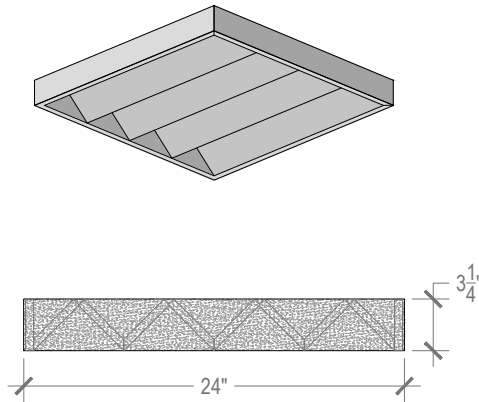

Tile

Details

Specifications

Thickness	1/2"
Colors	PET: 30 Woodprint: 16
Panel Size	TYP 48" x 108"
Material	100% Polyester
Recycled Content	60%
NRC	0.45 - 0.75
Fire Rating	Class A
Mounting	T-Grid, no hardware

Notes

- 30 Colors + 16 woodgrain prints
- No hardware required
- Standard tile fits 2x2 grid (T-grid by others)
- 2x4 tiles available
- Panel thickness: 1/2"
- Customization available upon request