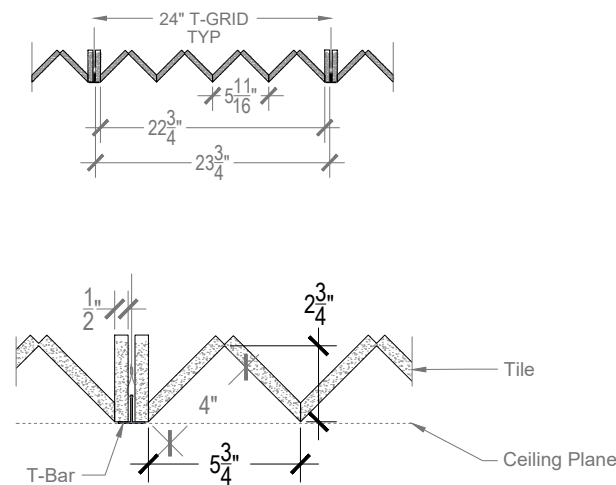

## Specifications

Thickness	1/2"
Colors	PET: 30 Woodprint: 16
Panel Size	TYP 48" x 108"
Material	100% Polyester
Recycled Content	60%
NRC	0.45 - 0.75
Fire Rating	Class A
Mounting	T-Grid, no hardware

## Notes

- 30 Colors + 16 woodgrain prints
- No hardware required
- Standard tile fits 2x2 grid (T-grid by others)
- 2x4 tiles available
- Panel thickness: 1/2"
- Customization available upon request