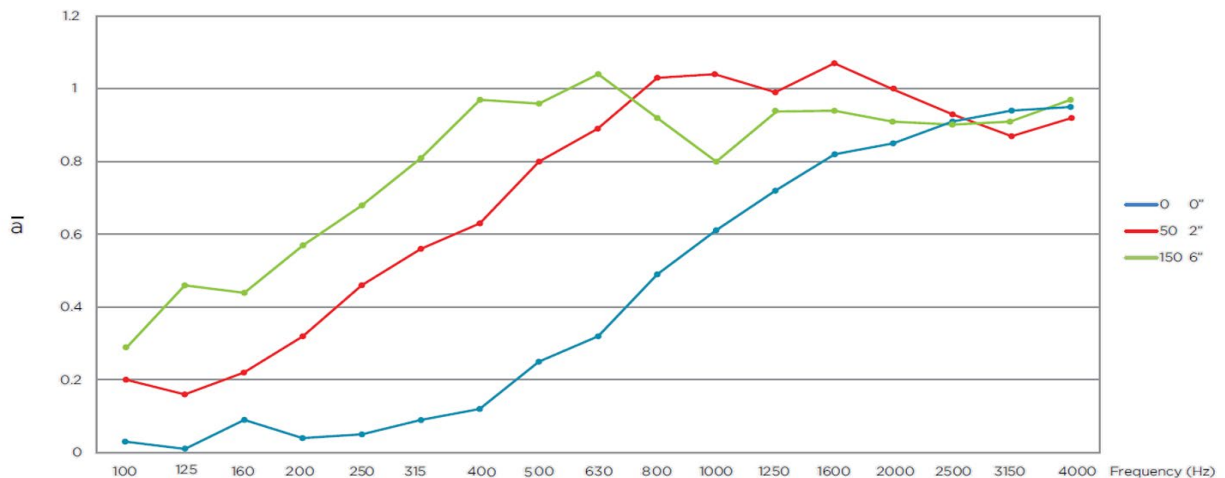

Novaform Acoustic Panel Specifications - 12mm

Composition	100% Polyester (60% recycled polyester fiber+ 40% virgin polyester fiber)
Formaldehyde Emissions	0.00ug/g
Acoustic Rating	0.45-0.90 NRC
Panel Size / Thickness	2800mm x 1225mm x 12mm
Surface Finish	Matte
Weight	0.5 lb / sqft
Colors	24 Standard Colors
Application	Indoors only
Fabrication	Utility knife or CNC with oscillating knife
Installation	Adhere to substrate with Silicon based construction adhesive Attach with screws, Z-clips, nails, stand-offs, aluminum trim or millwork.
Fire Rating	ASTM E 84 – Class A
Care Instructions	Vacuum to remove dust Remove spills immediately using a clean damp cloth or with soap and water Carpet and fabric cleaners can be used – always test an inconspicuous area first

NRC Comparison

Frequency / Hz	100	125	160	200	250	315	400	500	630	800	1000	1250	1600	2000	2500	3150	4000	$\bar{\alpha}$	NRC
0mm	0.03	0.01	0.09	0.04	0.05	0.09	0.12	0.25	0.32	0.49	0.61	0.72	0.82	0.85	0.91	0.94	0.95	0.44	0.45
50mm	0.20	0.16	0.22	0.32	0.46	0.56	0.63	0.80	0.89	1.03	1.04	0.99	1.07	1.00	0.93	0.87	0.92	0.81	0.80
150mm	0.29	0.46	0.44	0.57	0.68	0.81	0.97	0.96	0.91	1.04	0.92	0.80	0.94	0.94	0.91	0.90	0.91	0.97	0.90

Novaform Acoustic Panel Specifications - 25mm

Composition	100% Polyester (60% recycled polyester fiber+ 40% virgin polyester fiber)
Formaldehyde Emissions	0.00ug/g
Acoustic Rating	0.75-0.90 NRC
Panel Size / Thickness	2800mm x 1225mm x 24mm
Surface Finish	Matte
Weight	1 lb / sqft
Colors	5 Standard Colors
Application	Indoors only
Fabrication	Utility knife or CNC with oscillating knife
Installation	Adhere to substrate with Silicon based construction adhesive Attach with screws, Z-clips, nails, stand-offs, aluminum trim or millwork.
Fire Rating	ASTM E 84 – Class A
Care Instructions	Vacuum to remove dust Remove spills immediately using a clean damp cloth or with soap and water Carpet and fabric cleaners can be used – always test an inconspicuous area first