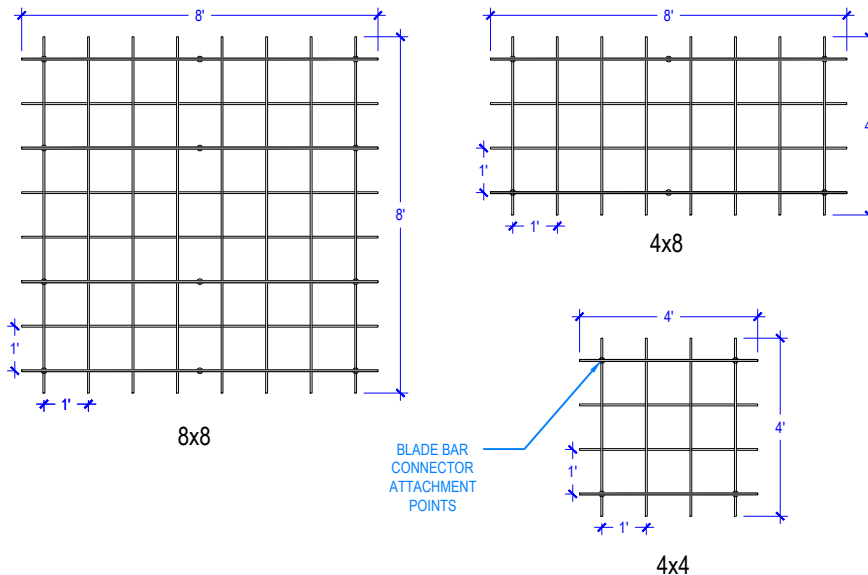

Straight Grid Baffle

Baffle: Straight Grid

Baffle Grid

Optional Blade Bar Sections

Standard Blade Heights

Standard Configurations

Baffle & Cloud Specs

Panel Thickness	1/2" or 1"
Colors - PET	28
TYP Panel Size	TYP 48" x 108"
Material	100% Polyester
Recycled Content	60%
NRC	0.45 - 0.75
Fire Rating	Class A
Mounting	Cable & hanging hardware, or magnets

Assembly

Hardware

or

Straight Grid