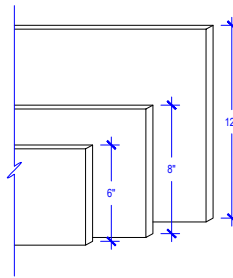

Straight Grid Baffle

Baffle: Straight Grid

Baffle Grid

Optional Blade Bar Sections

Standard Blade Heights

Standard Configurations

Baffle & Cloud Specs

Panel Thickness	1/2" or 1"
Colors - PET	28
TYP Panel Size	TYP 48" x 108"
Material	100% Polyester
Recycled Content	60%
NRC	0.45 - 0.75
Fire Rating	Class A
Mounting	Cable & hanging hardware, or magnets

Assembly

Hardware

or

Straight Grid