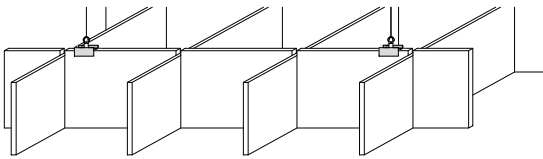

Straight Grid Baffle

Baffle: Straight Grid

Baffle Grid

Optional Blade Bar Sections

Standard Blade Heights

Standard Configurations

Baffle & Cloud Specs

Panel Thickness	1/2" or 1"
Colors - PET	28
TYP Panel Size	TYP 48" x 108"
Material	100% Polyester
Recycled Content	60%
NRC	0.45 - 0.75
Fire Rating	Class A
Mounting	Cable & hanging hardware, or magnets

Assembly

Hardware

or

Straight Grid