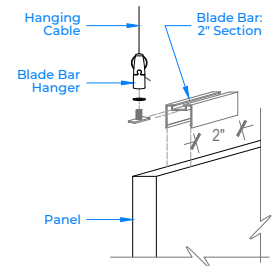

Straight Grid Baffle

Baffle: Straight Grid

Baffle Grid

Optional Blade Bar Sections

Standard Blade Heights

Standard Configurations

Baffle & Cloud Specs

Panel Thickness	1/2" or 1"
Colors - PET	28
TYP Panel Size	TYP 48" x 108"
Material	100% Polyester
Recycled Content	60%
NRC	0.45 - 0.75
Fire Rating	Class A
Mounting	Cable & hanging hardware, or magnets

Assembly

Hardware

or

Straight Grid