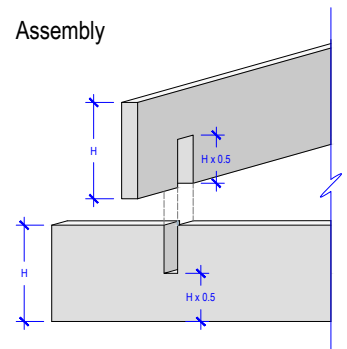

Straight Grid Baffle

Baffle: Straight Grid

Baffle Grid

Optional Blade Bar Sections

Standard Blade Heights

Standard Configurations

Baffle & Cloud Specs

Panel Thickness	1/2" or 1"
Colors - PET	28
TYP Panel Size	TYP 48" x 108"
Material	100% Polyester
Recycled Content	60%
NRC	0.45 - 0.75
Fire Rating	Class A
Mounting	Cable & hanging hardware, or magnets

Assembly

Hardware

or

Straight Grid