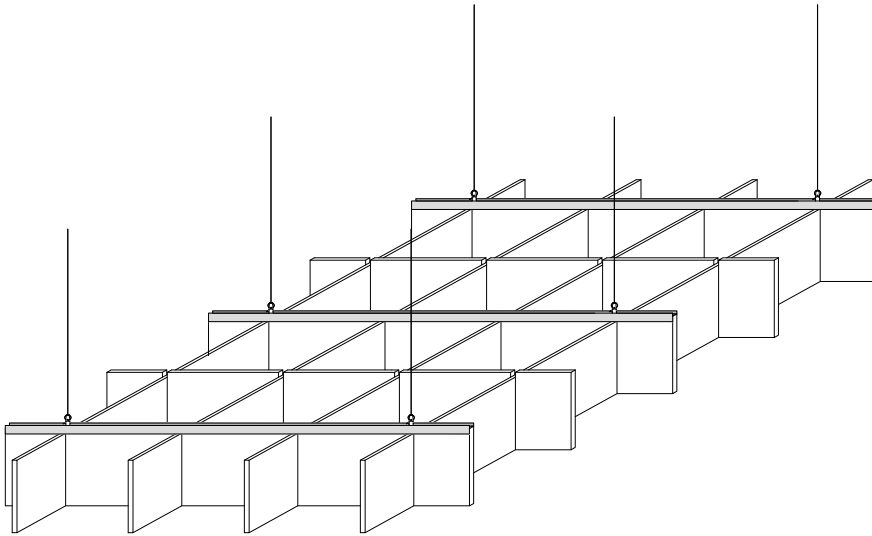

Straight Grid Baffle

Baffle: Straight Grid

Baffle Grid

Optional Blade Bar Sections

Standard Blade Heights

Standard Configurations

Baffle & Cloud Specs

Panel Thickness	1/2" or 1"
Colors - PET	28
TYP Panel Size	TYP 48" x 108"
Material	100% Polyester
Recycled Content	60%
NRC	0.45 - 0.75
Fire Rating	Class A
Mounting	Cable & hanging hardware, or magnets

Assembly

Hardware

or

Straight Grid