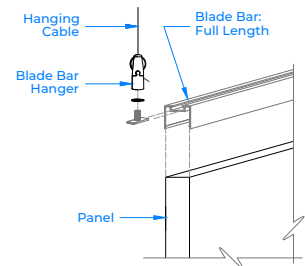

Straight Grid Baffle

Baffle: Straight Grid

Baffle Grid

Optional Blade Bar Sections

Standard Blade Heights

Standard Configurations

Baffle & Cloud Specs

Panel Thickness	1/2" or 1"
Colors - PET	28
TYP Panel Size	TYP 48" x 108"
Material	100% Polyester
Recycled Content	60%
NRC	0.45 - 0.75
Fire Rating	Class A
Mounting	Cable & hanging hardware, or magnets

Assembly

Hardware

or

Straight Grid