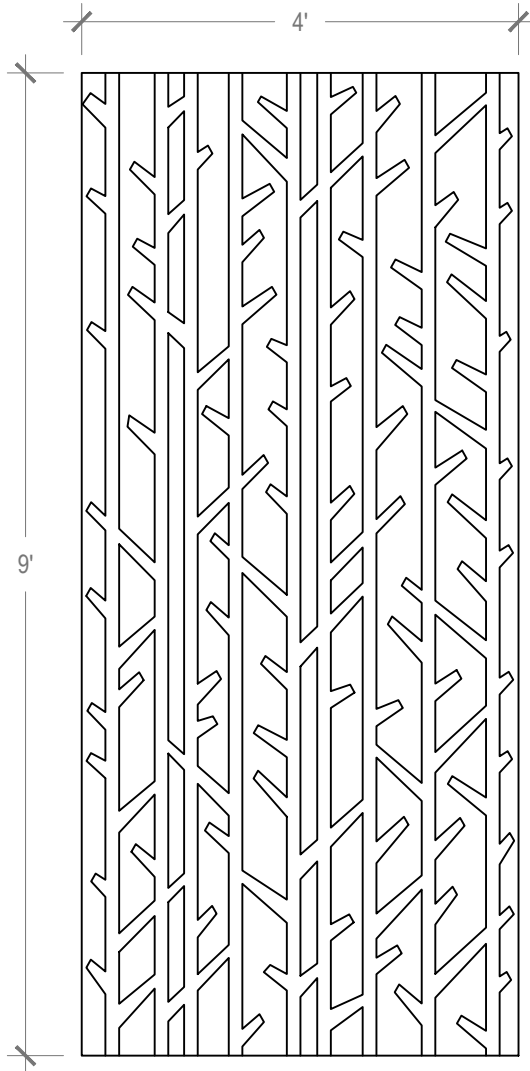

Pattern: Arboreal

Panel

Pattern Iteration

Panel Specifications

Panel Thickness	1/2" or 1"
Colors - PET	28
Colors - Felt	200+
Panel Size	TYP 48" x 108"
Material	100% Polyester
Recycled Content	60%
NRC	0.45 - 0.75
Fire Rating	Class A
Mounting	Direct glue, or optional Peel & Stick backing

Detail

Available in one uniform color or with alternate backer color.