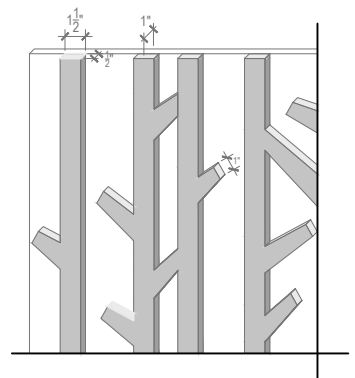

Pattern: Arboreal

Panel

Pattern Iteration

Panel Specifications

Panel Thickness	1/2" or 1"
Colors - PET	28
Colors - Felt	200+
Panel Size	TYP 48" x 108"
Material	100% Polyester
Recycled Content	60%
NRC	0.45 - 0.75
Fire Rating	Class A
Mounting	Direct glue, or optional Peel & Stick backing

Detail

Available in one uniform color or with alternate backer color.