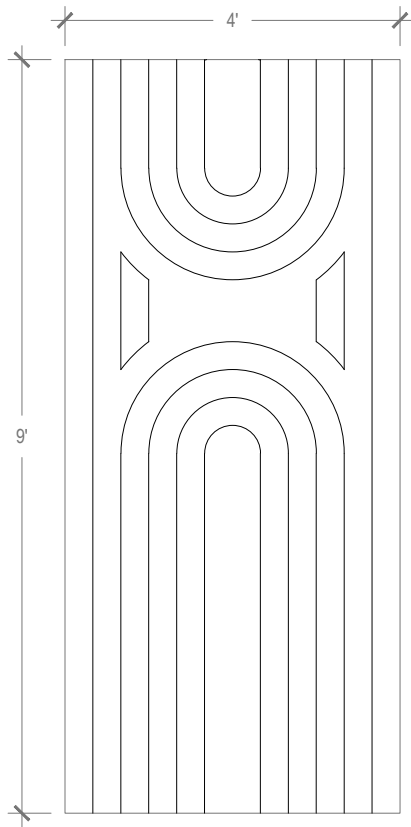

Panel

Panel Specifications

Panel Thickness	1/2" or 1"
Colors - PET	28
Colors - Felt	200+
Panel Size	TYP 48" x 108"
Material	100% Polyester
Recycled Content	60%
NRC	0.45 - 0.75
Fire Rating	Class A
Mounting	Direct glue, Z-Clips, Stand-offs, or optional Peel & Stick backing

Pattern Iterations

Notes

- Specify 2 colors; 24 colors + 4 woodgrain prints available
- An inverted 4'x9' copy of this panel can be produced from the cutoffs of the 1st panel at no additional material cost
- Custom sizes available upon request

Dimensions