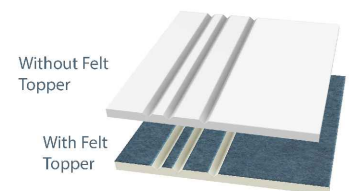

Ravine Panel: Chalcedony

Panel

Panel Specifications

Panel Thickness	1/2" or 1"
Colors - PET	28
Colors - Felt	200+
Panel Size	TYP 48" x 108"
Material	100% Polyester
Recycled Content	60%
NRC	0.45 - 0.75
Fire Rating	Class A
Mounting	Direct glue, or optional Peel & Stick backing

Pattern Iteration

Ravine Cuts

Notes

- Ravine Panels are available with a felt topper
- Available in either 1/2" or 1" thick panels