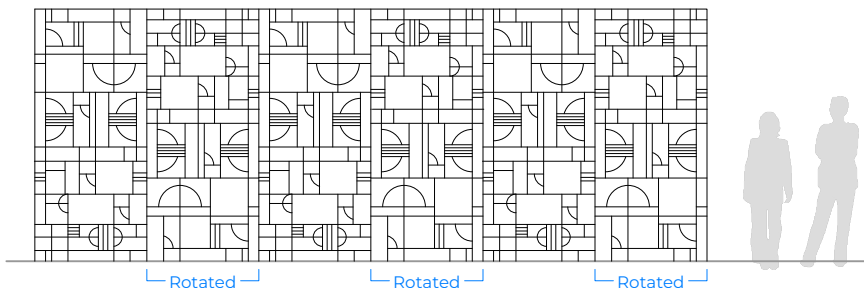

Ravine Panel: Chalcedony

Panel

Panel Specifications

Panel Thickness	1/2" or 1"
Colors - PET	28
Colors - Felt	200+
Panel Size	TYP 48" x 108"
Material	100% Polyester
Recycled Content	60%
NRC	0.45 - 0.75
Fire Rating	Class A
Mounting	Direct glue, or optional Peel & Stick backing

Pattern Iteration

Ravine Cuts

Notes

- Ravine Panels are available with a felt topper
- Available in either 1/2" or 1" thick panels