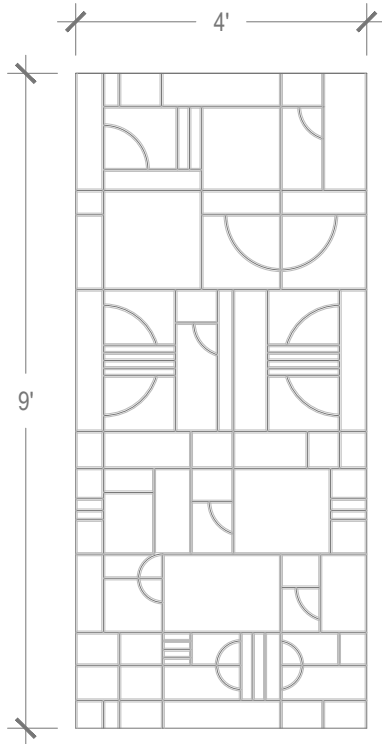

Ravine Panel: Chalcedony

Panel

Panel Specifications

Panel Thickness	1/2" or 1"
Colors - PET	28
Colors - Felt	200+
Panel Size	TYP 48" x 108"
Material	100% Polyester
Recycled Content	60%
NRC	0.45 - 0.75
Fire Rating	Class A
Mounting	Direct glue, or optional Peel & Stick backing

Pattern Iteration

Ravine Cuts

Notes

- Ravine Panels are available with a felt topper
- Available in either 1/2" or 1" thick panels