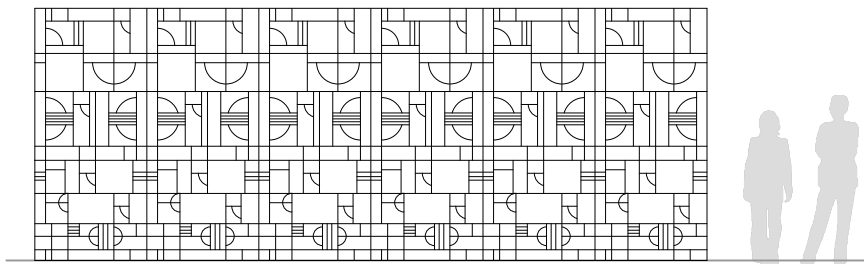

Ravine Panel: Chalcedony

Panel

Panel Specifications

Panel Thickness	1/2" or 1"
Colors - PET	28
Colors - Felt	200+
Panel Size	TYP 48" x 108"
Material	100% Polyester
Recycled Content	60%
NRC	0.45 - 0.75
Fire Rating	Class A
Mounting	Direct glue, or optional Peel & Stick backing

Pattern Iteration

Ravine Cuts

Notes

- Ravine Panels are available with a felt topper
- Available in either 1/2" or 1" thick panels