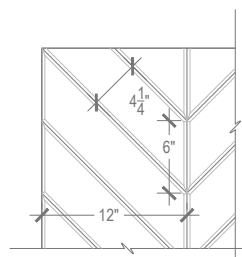

Panel

Panel Specifications

Panel Thickness	1/2" or 1"
Colors - PET	28
Colors - Felt	200+
Panel Size	TYP 48" x 108"
Material	100% Polyester
Recycled Content	60%
NRC	0.45 - 0.75
Fire Rating	Class A
Mounting	Direct glue, Z-Clips, Stand-offs, or optional Peel & Stick backing

Pattern Iteration

Pattern Dimensions

Ravine Detail

Panel Thickness	Cut Depth	Cut Width	Distance Between Cuts
a	b	c	d
1/4"	1/8"	1/4"	Varies by Pattern
1/2"	1/4"	1/2"	Varies by Pattern
1"	1/2"	1"	Varies by Pattern