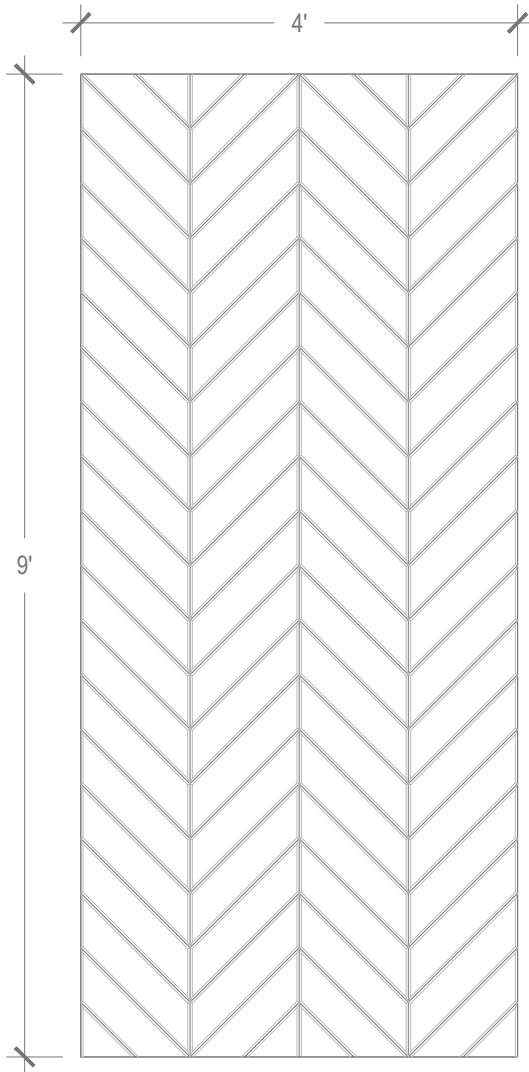

Panel

Panel Specifications

Panel Thickness	1/2" or 1"
Colors - PET	28
Colors - Felt	200+
Panel Size	TYP 48" x 108"
Material	100% Polyester
Recycled Content	60%
NRC	0.45 - 0.75
Fire Rating	Class A
Mounting	Direct glue, Z-Clips, Stand-offs, or optional Peel & Stick backing

Pattern Iteration

Pattern Dimensions

Ravine Detail

Panel Thickness	Cut Depth	Cut Width	Distance Between Cuts
a	b	c	d
1/4"	1/8"	1/4"	Varies by Pattern
1/2"	1/4"	1/2"	Varies by Pattern
1"	1/2"	1"	Varies by Pattern