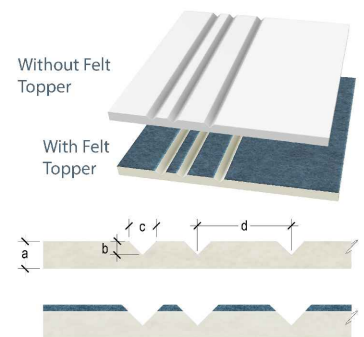

Panel

Panel Specifications

Panel Thickness	1/2" or 1"
Colors - PET	28
Colors - Felt	200+
Panel Size	TYP 48" x 108"
Material	100% Polyester
Recycled Content	60%
NRC	0.45 - 0.75
Fire Rating	Class A
Mounting	Direct glue, Z-Clips, Stand-offs, or optional Peel & Stick backing

Pattern Iteration

Pattern Dimensions

Ravine Detail

Panel Thickness	Cut Depth	Cut Width	Distance Between Cuts
a	b	c	d
1/4"	1/8"	1/4"	Varies by Pattern
1/2"	1/4"	1/2"	Varies by Pattern
1"	1/2"	1"	Varies by Pattern