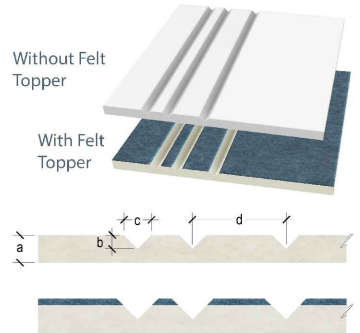

Panel Specifications

Panel Thickness	1/2" or 1"
Colors - PET	28
Colors - Felt	200+
Panel Size	TYP 48" x 108"
Material	100% Polyester
Recycled Content	60%
NRC	0.45 - 0.75
Fire Rating	Class A
Mounting	Direct glue, Z-Clips, Stand-offs, or optional Peel & Stick backing

Ravine Details

Beveled Ravine

Panel Thickness	Cut Depth	Cut Width	Distance Between Cuts
a	b	c	d
1/4"	1/8"	1/4"	Varies by Pattern
1/2"	1/4"	1/2"	Varies by Pattern
1"	1/2"	1"	Varies by Pattern

Pattern Iteration