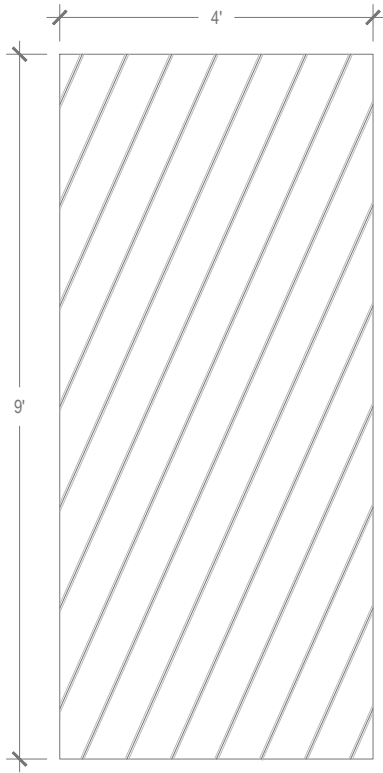

Panel

Dimensions

Panel Specifications

Panel Thickness	1/2" or 1"
Colors - PET	28
Colors - Felt	200+
Panel Size	TYP 48" x 108"
Material	100% Polyester
Recycled Content	60%
NRC	0.45 - 0.75
Fire Rating	Class A
Mounting	Direct glue, Z-Clips, Stand-offs, or optional Peel & Stick backing

Pattern Iteration

Ravine Detail

Panel Thickness	Cut Depth	Cut Width	Distance Between Cuts
a	b	c	d
1/4"	1/8"	1/4"	Varies by Pattern
1/2"	1/4"	1/2"	Varies by Pattern
1"	1/2"	1"	Varies by Pattern