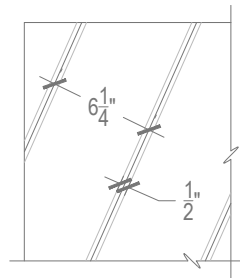

Panel

Dimensions

Panel Specifications

Panel Thickness	1/2" or 1"
Colors - PET	28
Colors - Felt	200+
Panel Size	TYP 48" x 108"
Material	100% Polyester
Recycled Content	60%
NRC	0.45 - 0.75
Fire Rating	Class A
Mounting	Direct glue, Z-Clips, Stand-offs, or optional Peel & Stick backing

Pattern Iteration

Ravine Detail

Panel Thickness	Cut Depth	Cut Width	Distance Between Cuts
a	b	c	d
1/4"	1/8"	1/4"	Varies by Pattern
1/2"	1/4"	1/2"	Varies by Pattern
1"	1/2"	1"	Varies by Pattern