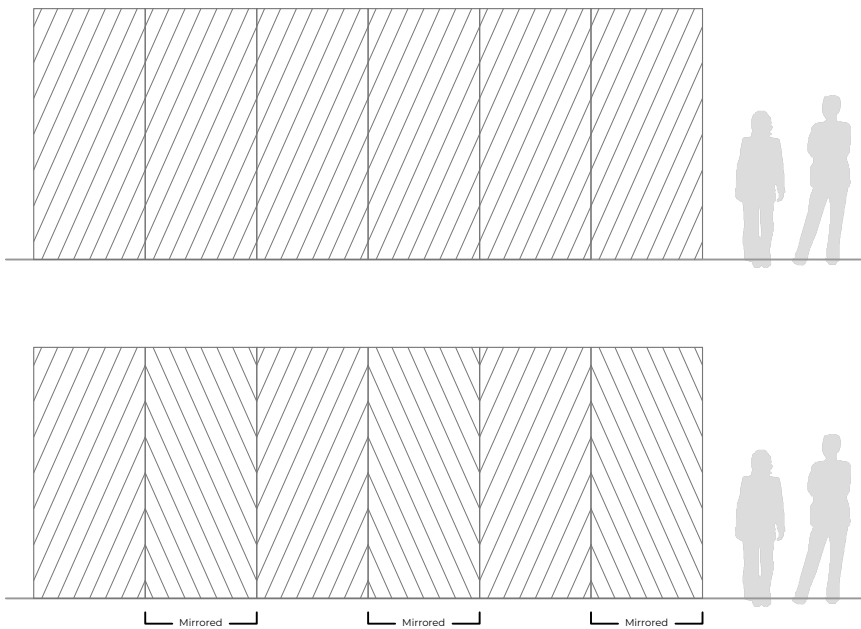

Panel

Dimensions

Panel Specifications

Panel Thickness	1/2" or 1"
Colors - PET	28
Colors - Felt	200+
Panel Size	TYP 48" x 108"
Material	100% Polyester
Recycled Content	60%
NRC	0.45 - 0.75
Fire Rating	Class A
Mounting	Direct glue, Z-Clips, Stand-offs, or optional Peel & Stick backing

Pattern Iteration

Ravine Detail

Panel Thickness	Cut Depth	Cut Width	Distance Between Cuts
a	b	c	d
1/4"	1/8"	1/4"	Varies by Pattern
1/2"	1/4"	1/2"	Varies by Pattern
1"	1/2"	1"	Varies by Pattern