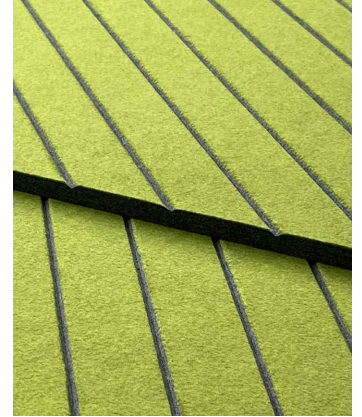

Panel

Dimensions

Panel Specifications

Panel Thickness	1/2" or 1"
Colors - PET	28
Colors - Felt	200+
Panel Size	TYP 48" x 108"
Material	100% Polyester
Recycled Content	60%
NRC	0.45 - 0.75
Fire Rating	Class A
Mounting	Direct glue, Z-Clips, Stand-offs, or optional Peel & Stick backing

Pattern Iteration

Ravine Detail

Panel Thickness	Cut Depth	Cut Width	Distance Between Cuts
a	b	c	d
1/4"	1/8"	1/4"	Varies by Pattern
1/2"	1/4"	1/2"	Varies by Pattern
1"	1/2"	1"	Varies by Pattern