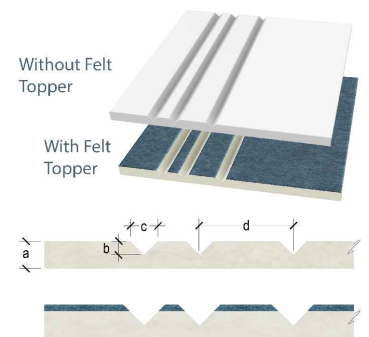

Panel

Dimensions

Panel Specifications

Panel Thickness	1/2" or 1"
Colors - PET	28
Colors - Felt	200+
Panel Size	TYP 48" x 108"
Material	100% Polyester
Recycled Content	60%
NRC	0.45 - 0.75
Fire Rating	Class A
Mounting	Direct glue, Z-Clips, Stand-offs, or optional Peel & Stick backing

Pattern Iteration

Ravine Detail

Panel Thickness	Cut Depth	Cut Width	Distance Between Cuts
a	b	c	d
1/4"	1/8"	1/4"	Varies by Pattern
1/2"	1/4"	1/2"	Varies by Pattern
1"	1/2"	1"	Varies by Pattern