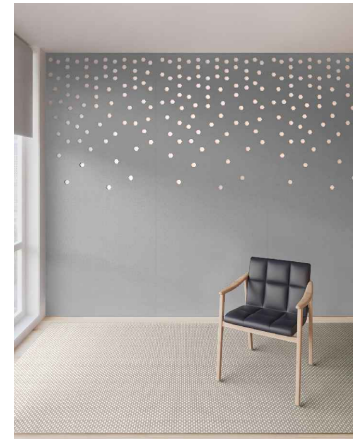

Panel

Pattern Iteration

Panel Specifications

Thickness	1/2" or 1"
Colors - PET	28
Colors - Felt	250+
Panel Size	TYP 48" x 108"
Material	100% Polyester
Recycled Content	60%
NRC	0.45 - 0.75
Fire Rating	Class A
Mounting	Direct glue, or optional Peel & Stick backing