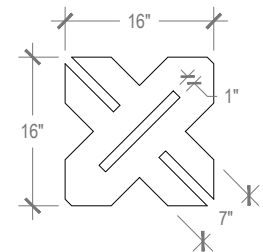

Tile

Pattern Iteration

Panel Specifications

Panel Thickness	1/2" or 1"
Colors - PET	28
Colors - Felt	200+
Panel Size	TYP 48" x 108"
Material	100% Polyester
Recycled Content	60%
NRC	0.45 - 0.75
Fire Rating	Class A
Mounting	Direct glue, or optional Peel & Stick backing

Dimensions

Note

- Custom sizes available upon request