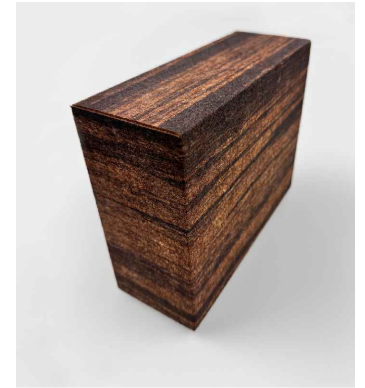

End Styles

Installation Steps

Closed End shown

Beam Specs

Colors	28
Panel Size	TYP 48" x 108"
Panel Thickness	1/2"
Material	100% Polyester
Recycled Content	60%
NRC	0.45 - 0.75
Fire Rating	Class A
Mounting	Screws or magnets

Notes

- Available in either open or closed ends
- Available in 24 standard colors plus 4 printed woodgrains
- Sizes per client spec
- Affix directly to ceiling using either screws or magnets
- Longer beams may have to be butt-joined, depending upon overall dimensions