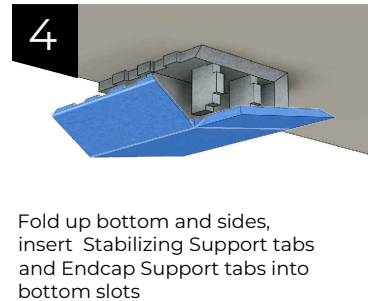

End Styles

Installation Steps

Closed End shown

Beam Specs

Colors	28
Panel Size	TYP 48" x 108"
Panel Thickness	1/2"
Material	100% Polyester
Recycled Content	60%
NRC	0.45 - 0.75
Fire Rating	Class A
Mounting	Screws or magnets

Notes

- Available in either open or closed ends
- Available in 24 standard colors plus 4 printed woodgrains
- Sizes per client spec
- Affix directly to ceiling using either screws or magnets
- Longer beams may have to be butt-joined, depending upon overall dimensions