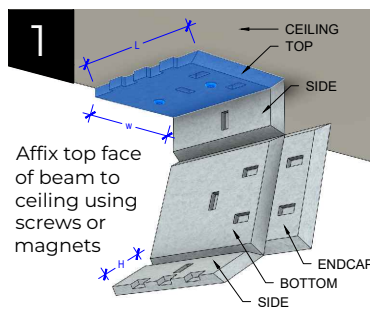

End Styles

Installation Steps

Closed End shown

Beam Specs

Colors	28
Panel Size	TYP 48" x 108"
Panel Thickness	1/2"
Material	100% Polyester
Recycled Content	60%
NRC	0.45 - 0.75
Fire Rating	Class A
Mounting	Screws or magnets

Notes

- Available in either open or closed ends
- Available in 24 standard colors plus 4 printed woodgrains
- Sizes per client spec
- Affix directly to ceiling using either screws or magnets
- Longer beams may have to be butt-joined, depending upon overall dimensions