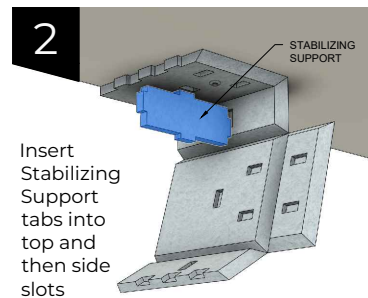

End Styles

Installation Steps

Closed End shown

Beam Specs

Colors	28
Panel Size	TYP 48" x 108"
Panel Thickness	1/2"
Material	100% Polyester
Recycled Content	60%
NRC	0.45 - 0.75
Fire Rating	Class A
Mounting	Screws or magnets

Notes

- Available in either open or closed ends
- Available in 24 standard colors plus 4 printed woodgrains
- Sizes per client spec
- Affix directly to ceiling using either screws or magnets
- Longer beams may have to be butt-joined, depending upon overall dimensions