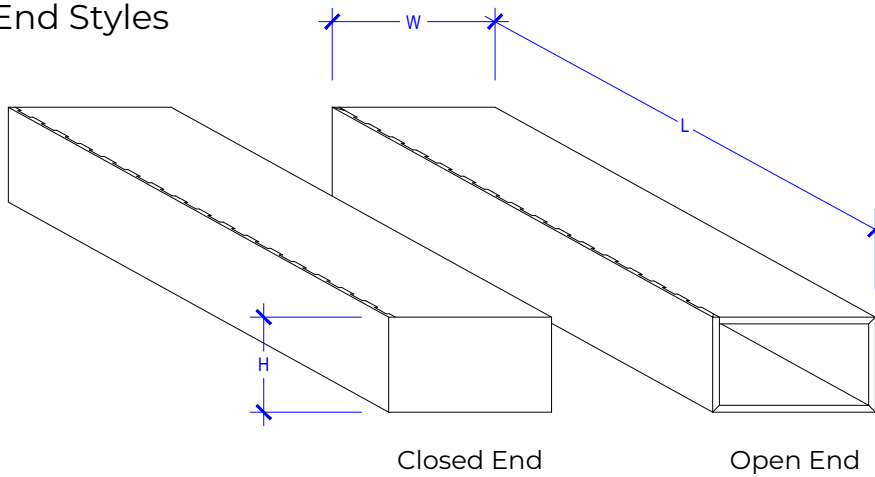

End Styles

Installation Steps

Closed End shown

Beam Specs

Colors	28
Panel Size	TYP 48" x 108"
Panel Thickness	1/2"
Material	100% Polyester
Recycled Content	60%
NRC	0.45 - 0.75
Fire Rating	Class A
Mounting	Screws or magnets

Notes

- Available in either open or closed ends
- Available in 24 standard colors plus 4 printed woodgrains
- Sizes per client spec
- Affix directly to ceiling using either screws or magnets
- Longer beams may have to be butt-joined, depending upon overall dimensions