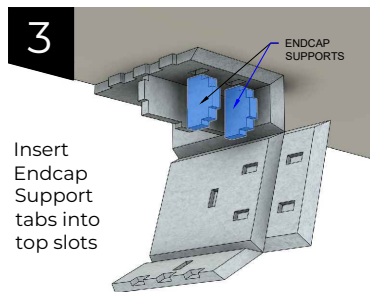

End Styles

Installation Steps

Closed End shown

Beam Specs

Colors	28
Panel Size	TYP 48" x 108"
Panel Thickness	1/2"
Material	100% Polyester
Recycled Content	60%
NRC	0.45 - 0.75
Fire Rating	Class A
Mounting	Screws or magnets

Notes

- Available in either open or closed ends
- Available in 24 standard colors plus 4 printed woodgrains
- Sizes per client spec
- Affix directly to ceiling using either screws or magnets
- Longer beams may have to be butt-joined, depending upon overall dimensions