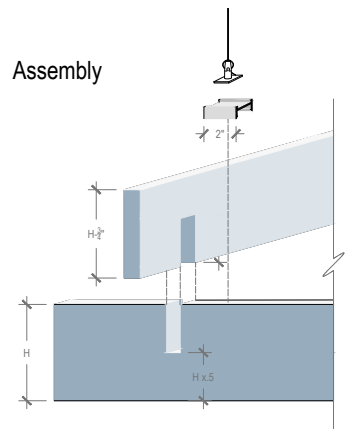

Baffle Grid

Optional Full Blade Bar

Standard Blade Heights

Standard Configurations

Baffle & Cloud Specifications

Panel Thickness	1/2" or 1"
Colors - PET	28
TYP Panel Size	TYP 48" x 108"
Material	100% Polyester
Recycled Content	60%
NRC	0.45 - 0.75
Fire Rating	Class A
Mounting	Cable & hanging hardware, or magnets

Assembly

Hardware