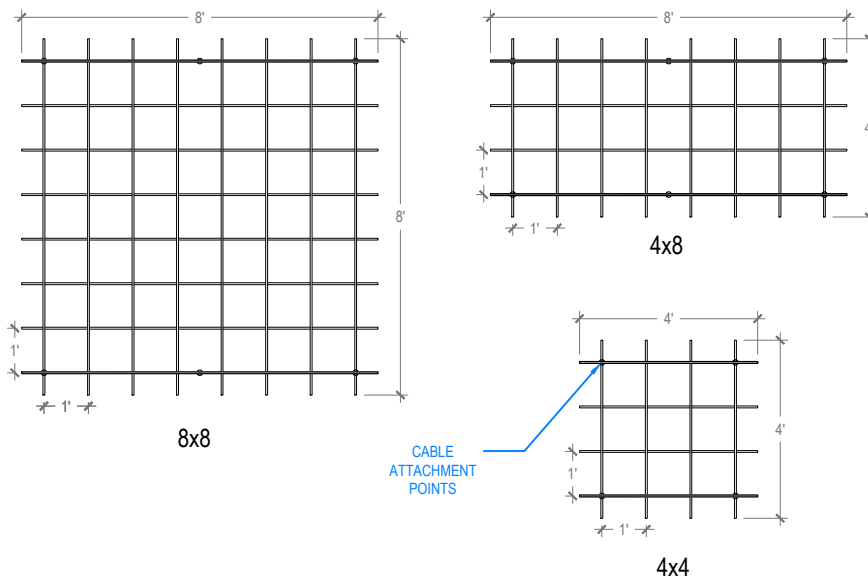

Baffle Grid

Optional Full Blade Bar

Standard Blade Heights

Standard Configurations

Baffle & Cloud Specifications

Panel Thickness	1/2" or 1"
Colors - PET	28
TYP Panel Size	TYP 48" x 108"
Material	100% Polyester
Recycled Content	60%
NRC	0.45 - 0.75
Fire Rating	Class A
Mounting	Cable & hanging hardware, or magnets