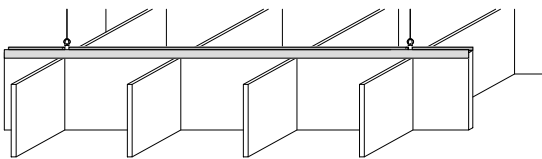

Baffle Grid

Optional Full Blade Bar

Standard Blade Heights

Standard Configurations

Baffle & Cloud Specifications

Panel Thickness	1/2" or 1"
Colors - PET	28
TYP Panel Size	TYP 48" x 108"
Material	100% Polyester
Recycled Content	60%
NRC	0.45 - 0.75
Fire Rating	Class A
Mounting	Cable & hanging hardware, or magnets