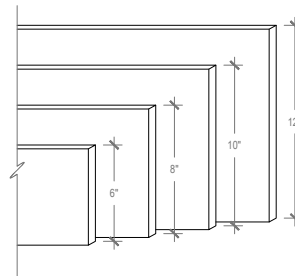

Baffle Grid

Optional Full Blade Bar

Standard Blade Heights

Standard Configurations

Baffle & Cloud Specifications

Panel Thickness	1/2" or 1"
Colors - PET	28
TYP Panel Size	TYP 48" x 108"
Material	100% Polyester
Recycled Content	60%
NRC	0.45 - 0.75
Fire Rating	Class A
Mounting	Cable & hanging hardware, or magnets