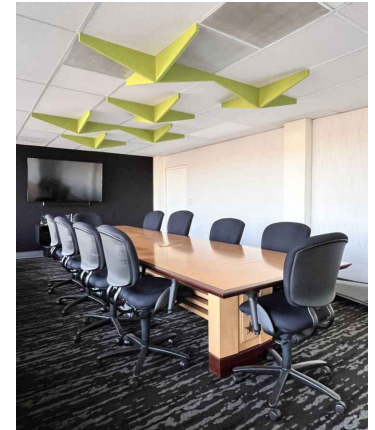

Star Baffle Grid

Dimensions

Assembly

Hardware

Specifications

Thickness	1"
Colors - PET	28
Panel Size	TYP 48" x 108"
Material	100% Polyester
Recycled Content	60%
NRC	0.45 - 0.75
Fire Rating	Class A
Mounting	Magnets

Standard Sizes:

Center Height: 6", 8", or 9.5"
Width: 48" x 48" TYP
End Height: 2.5" TYP

Individual Stars attach directly to drop ceiling grid.