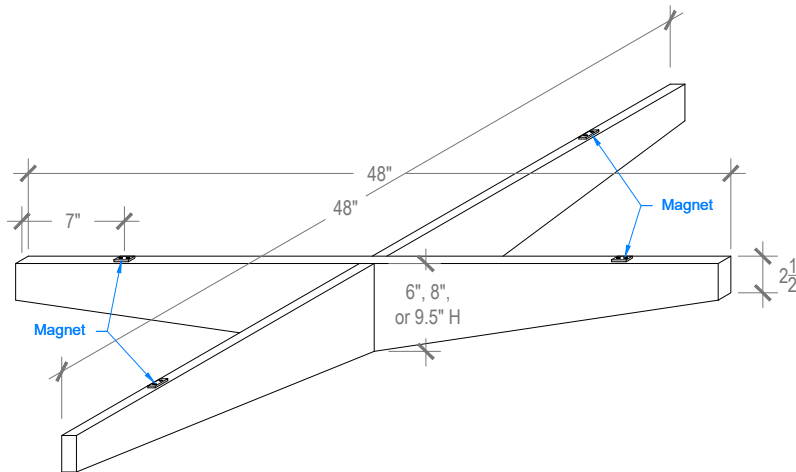

Star Baffle Grid

Dimensions

Assembly

Hardware

Specifications

Thickness	1"
Colors - PET	28
Panel Size	TYP 48" x 108"
Material	100% Polyester
Recycled Content	60%
NRC	0.45 - 0.75
Fire Rating	Class A
Mounting	Magnets

Standard Sizes:

Center Height: 6", 8", or 9.5"
Width: 48" x 48" TYP
End Height: 2.5" TYP

Individual Stars attach directly to drop ceiling grid.