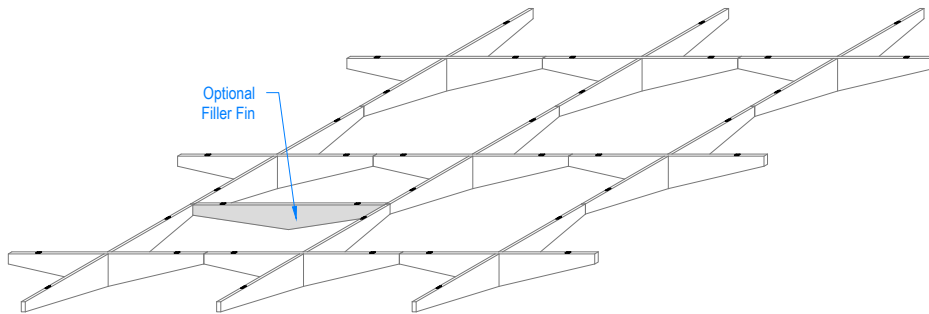

Star Baffle Grid

Dimensions

Assembly

Hardware

Specifications

Thickness	1"
Colors - PET	28
Panel Size	TYP 48" x 108"
Material	100% Polyester
Recycled Content	60%
NRC	0.45 - 0.75
Fire Rating	Class A
Mounting	Magnets

Standard Sizes:

Center Height: 6", 8", or 9.5"
Width: 48" x 48" TYP
End Height: 2.5" TYP

Individual Stars attach directly to drop ceiling grid.