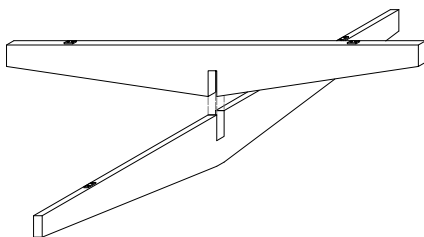

Star Baffle Grid

Dimensions

Assembly

Hardware

Specifications

Thickness	1"
Colors - PET	28
Panel Size	TYP 48" x 108"
Material	100% Polyester
Recycled Content	60%
NRC	0.45 - 0.75
Fire Rating	Class A
Mounting	Magnets

Standard Sizes:

Center Height: 6", 8", or 9.5"
Width: 48" x 48" TYP
End Height: 2.5" TYP

Individual Stars attach directly to drop ceiling grid.