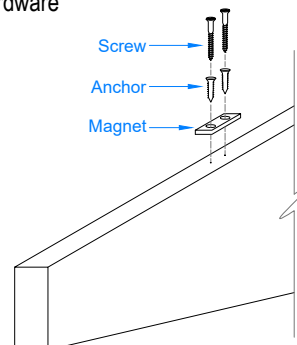

Star Baffle Grid

Dimensions

Assembly

Hardware

Specifications

Thickness	1"
Colors - PET	28
Panel Size	TYP 48" x 108"
Material	100% Polyester
Recycled Content	60%
NRC	0.45 - 0.75
Fire Rating	Class A
Mounting	Magnets

Standard Sizes:

Center Height: 6", 8", or 9.5"
Width: 48" x 48" TYP
End Height: 2.5" TYP

Individual Stars attach directly to drop ceiling grid.