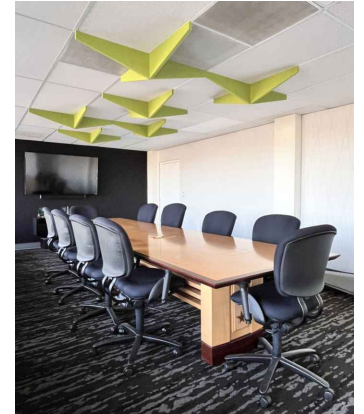

Star Baffle Grid

Dimensions

Assembly

Standard Heights

Hardware

Specifications

Thickness	1"
Colors - PET	28
Panel Size	TYP 48" x 108"
Material	100% Polyester
Recycled Content	60%
NRC	0.45 - 0.75
Fire Rating	Class A
Mounting	Magnets

Notes

- Attach directly to ceiling grid with magnets
- Independent and easy to reconfigure
- Ends are 2.5" H regardless of center height
- Grid can be a mix of different height stars
- Custom sizes available upon request