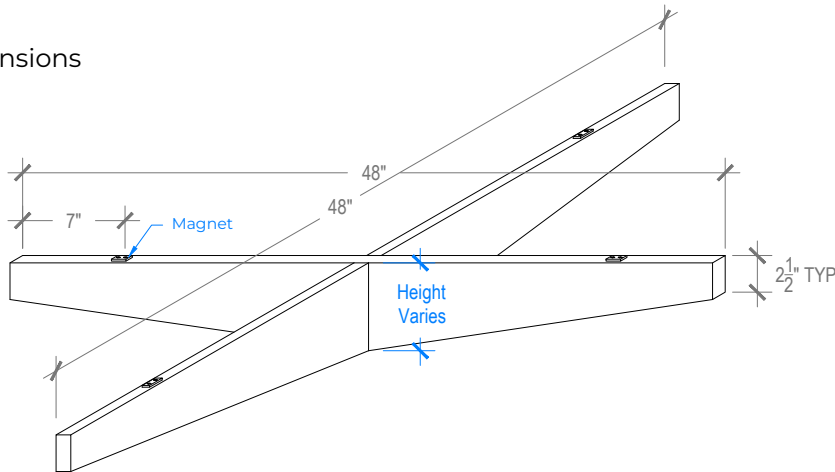

Star Baffle Grid

Dimensions

Assembly

Standard Heights

Hardware

Specifications

Thickness	1"
Colors - PET	28
Panel Size	TYP 48" x 108"
Material	100% Polyester
Recycled Content	60%
NRC	0.45 - 0.75
Fire Rating	Class A
Mounting	Magnets

Notes

- Attach directly to ceiling grid with magnets
- Independent and easy to reconfigure
- Ends are 2.5" H regardless of center height
- Grid can be a mix of different height stars
- Custom sizes available upon request