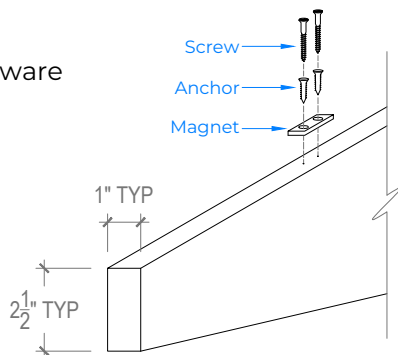

Star Baffle Grid

Dimensions

Assembly

Standard Heights

Hardware

Specifications

Thickness	1"
Colors - PET	28
Panel Size	TYP 48" x 108"
Material	100% Polyester
Recycled Content	60%
NRC	0.45 - 0.75
Fire Rating	Class A
Mounting	Magnets

Notes

- Attach directly to ceiling grid with magnets
- Independent and easy to reconfigure
- Ends are 2.5" H regardless of center height
- Grid can be a mix of different height stars
- Custom sizes available upon request