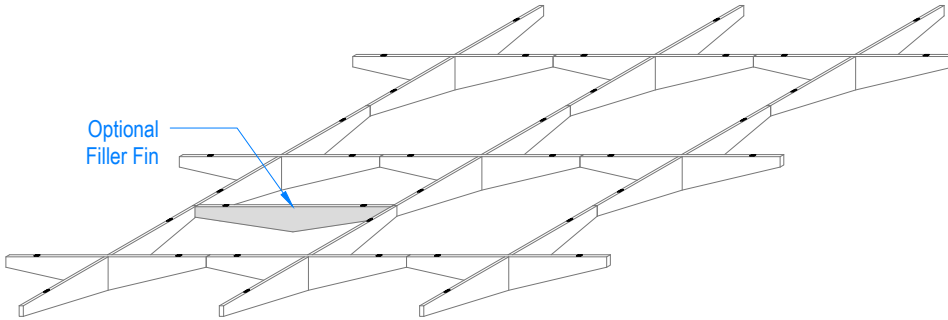

Star Baffle Grid

Dimensions

Assembly

Standard Heights

Hardware

Specifications

Thickness	1"
Colors - PET	28
Panel Size	TYP 48" x 108"
Material	100% Polyester
Recycled Content	60%
NRC	0.45 - 0.75
Fire Rating	Class A
Mounting	Magnets

Notes

- Attach directly to ceiling grid with magnets
- Independent and easy to reconfigure
- Ends are 2.5" H regardless of center height
- Grid can be a mix of different height stars
- Custom sizes available upon request