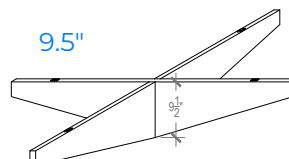

Star Baffle Grid

Dimensions

Assembly

Standard Heights

Hardware

Specifications

Thickness	1"
Colors - PET	28
Panel Size	TYP 48" x 108"
Material	100% Polyester
Recycled Content	60%
NRC	0.45 - 0.75
Fire Rating	Class A
Mounting	Magnets

Notes

- Attach directly to ceiling grid with magnets
- Independent and easy to reconfigure
- Ends are 2.5" H regardless of center height
- Grid can be a mix of different height stars
- Custom sizes available upon request