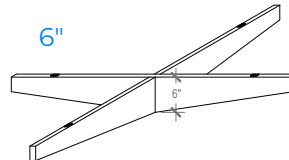

Star Baffle Grid

Dimensions

Assembly

Standard Heights

Hardware

Specifications

Thickness	1"
Colors - PET	28
Panel Size	TYP 48" x 108"
Material	100% Polyester
Recycled Content	60%
NRC	0.45 - 0.75
Fire Rating	Class A
Mounting	Magnets

Notes

- Attach directly to ceiling grid with magnets
- Independent and easy to reconfigure
- Ends are 2.5" H regardless of center height
- Grid can be a mix of different height stars
- Custom sizes available upon request