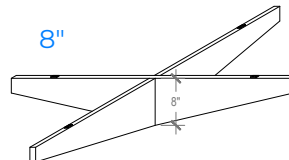

Star Baffle Grid

Dimensions

Assembly

Standard Heights

Hardware

Specifications

Thickness	1"
Colors - PET	28
Panel Size	TYP 48" x 108"
Material	100% Polyester
Recycled Content	60%
NRC	0.45 - 0.75
Fire Rating	Class A
Mounting	Magnets

Notes

- Attach directly to ceiling grid with magnets
- Independent and easy to reconfigure
- Ends are 2.5" H regardless of center height
- Grid can be a mix of different height stars
- Custom sizes available upon request