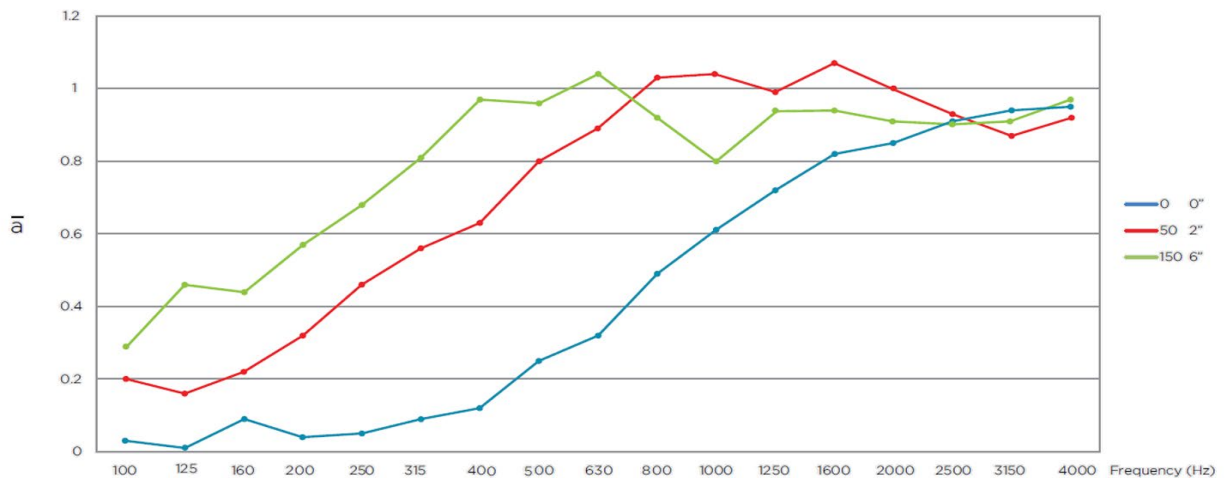

## Novaform Acoustic Panel Specifications - 12mm

Composition	100% Polyester (60% recycled polyester fiber+ 40% virgin polyester fiber)
Formaldehyde Emissions	0.00ug/g
Acoustic Rating	0.45-0.90 NRC
Panel Size / Thickness	2800mm x 1225mm x 12mm
Surface Finish	Matte
Weight	0.5 lb / sqft
Colors	28 standard colors (24 colors + 4 woodgrain)
Application	Indoors only
Fabrication	Utility knife or CNC with oscillating knife
Installation	Adhere to substrate with Silicon based construction adhesive. Recommended adhesive: Roman Pro-555 Attach with screws, Z-clips, nails, stand-offs, aluminum trim or millwork.
Fire Rating	ASTM E 84 – Class A
Care Instructions	Vacuum to remove dust Remove spills immediately using a clean damp cloth, clear dish soap, and water. Carpet and fabric cleaners can be used – always test an inconspicuous area first.

## Novaform Acoustic Panel Specifications - 25mm

Composition	100% Polyester (60% recycled polyester fiber+ 40% virgin polyester fiber)
Formaldehyde Emissions	0.00ug/g
Acoustic Rating	0.75-0.90 NRC
Panel Size / Thickness	2800mm x 1225mm x 24mm
Surface Finish	Matte
Weight	1 lb / sqft
Colors	5 standard colors. Any 12mm color can be laminated to make 25mm sheets.
Application	Indoors only
Fabrication	Utility knife or CNC with oscillating knife
Installation	Adhere to substrate with Silicon based construction adhesive Attach with screws, Z-clips, nails, stand-offs, aluminum trim or millwork.
Fire Rating	ASTM E 84 – Class A
Care Instructions	Vacuum to remove dust Remove spills immediately using a clean damp cloth, clear dish soap, and water. Carpet and fabric cleaners can be used – always test an inconspicuous area first.