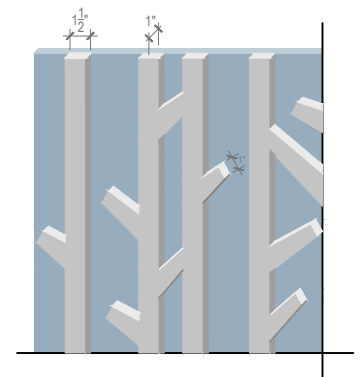

Panel: Arboreal

Panel

Panel Specifications

Thickness	1/2" or 1"
Colors - PET	28
Colors - Felt	146
Panel Size	TYP 48" x 108"
Material	100% Polyester
Recycled Content	60%
NRC	0.45 - 0.75
Fire Rating	Class A
Mounting	Direct glue, or optional Peel & Stick backing

Pattern Iteration

Detail

Available in one uniform color or with alternate backer color.