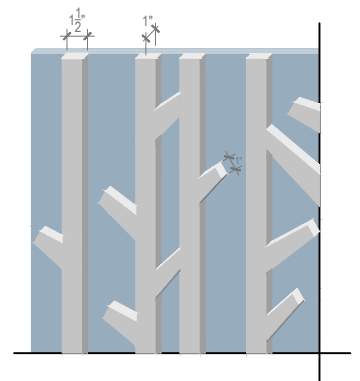

## Panel Specifications

Thickness	1/2" or 1"
Colors - PET	28
Colors - Felt	146
Panel Size	TYP 48" x 108"
Material	100% Polyester
Recycled Content	60%
NRC	.45 - .75
Fire Rating	Class A
Mounting	Direct glue, or optional Peel & Stick backing

## Detail

Available in one uniform color or with alternate backer color.

Pattern Iteration