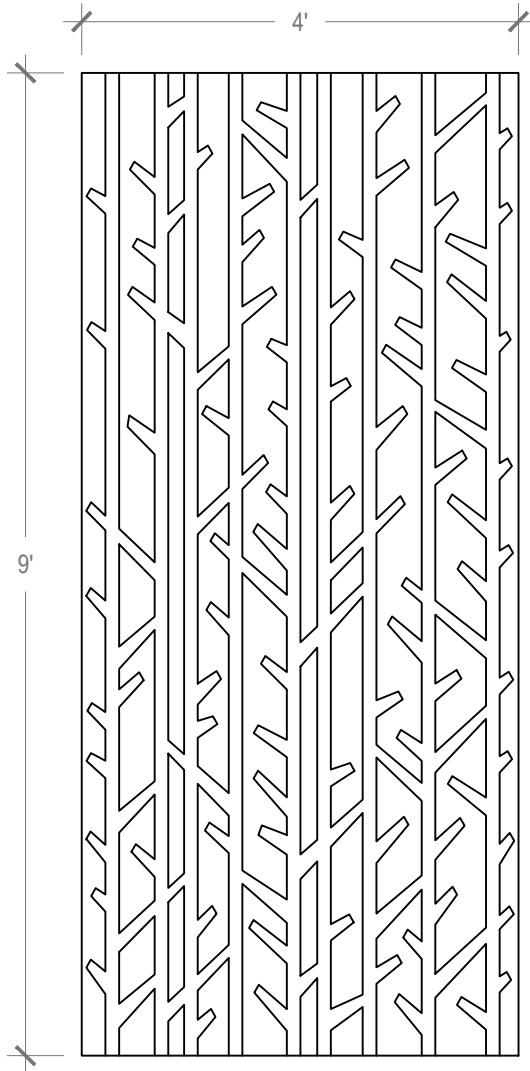

## Panel Specifications

Thickness	1/2" or 1"
Colors - PET	28
Colors - Felt	146
Panel Size	TYP 48" x 108"
Material	100% Polyester
Recycled Content	60%
NRC	.45 - .75
Fire Rating	Class A
Mounting	Direct glue, or optional Peel & Stick backing

## Detail

Available in one uniform color or with alternate backer color.

Pattern Iteration