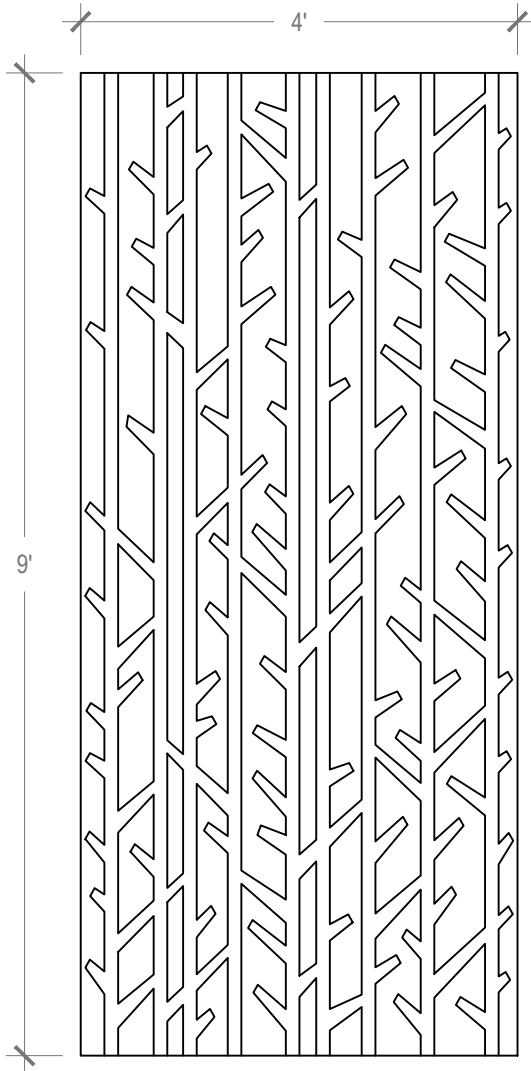

Panel: Arboreal

Panel

Panel Specifications

Thickness	1/2" or 1"
Colors - PET	28
Colors - Felt	146
Panel Size	TYP 48" x 108"
Material	100% Polyester
Recycled Content	60%
NRC	0.45 - 0.75
Fire Rating	Class A
Mounting	Direct glue, or optional Peel & Stick backing

Pattern Iteration

Detail

Available in one uniform color or with alternate backer color.