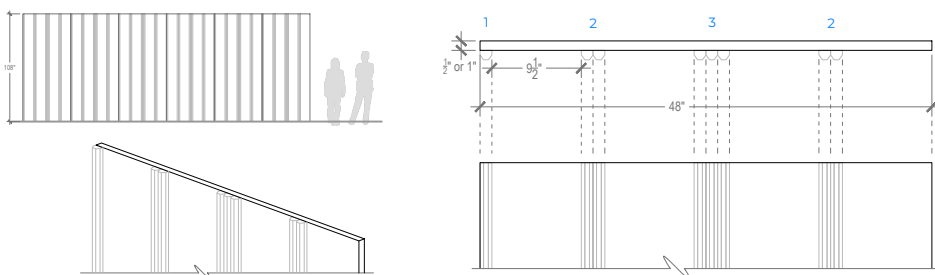

Panel: Basalt

Pattern 1

Pattern 2

Pattern 123

Pattern 1232

Panel Specifications

Thickness	1/2" or 1"
Colors - PET	28
Colors - Felt	146
Panel Size	TYP 48" x 108"
Material	100% Polyester
Recycled Content	60%
NRC	0.45 - 0.75
Fire Rating	Class A
Mounting	Direct glue, or optional Peel & Stick backing

NOTES:

- Panels come presassembled in either 24" or 48" widths (Pattern 1232 available in 48" width)
- Backer Panel available in a contrasting color
- Backer Panel available in either 1/2" or 1" thickness
- Custom patterns upon request.
- Ribs available with felt topper

Rib Dimensions

Standard Rib

Rib with Felt Topper