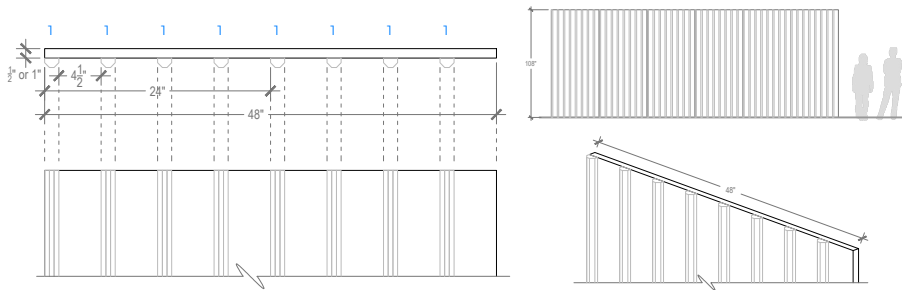

# Panel: Basalt

Pattern 1

Pattern 2

Pattern 123

Pattern 1232

## Panel Specifications

|                  |   |
|------------------|---|
| Thickness        | 1/2" or 1"                                    |
| Colors - PET     | 28  |
| Colors - Felt    | 146   |
| Panel Size       | TYP 48" x 108"                                |
| Material         | 100% Polyester                                |
| Recycled Content | 60%   |
| NRC              | 0.45 - 0.75                                   |
| Fire Rating      | Class A                                       |
| Mounting         | Direct glue, or optional Peel & Stick backing |

## NOTES:

- Panels come presassembled in either 24" or 48" widths (Pattern 1232 available in 48" width)
- Backer Panel available in a contrasting color
- Backer Panel available in either 1/2" or 1" thickness
- Custom patterns upon request
- Ribs available with felt topper

## Rib Dimensions