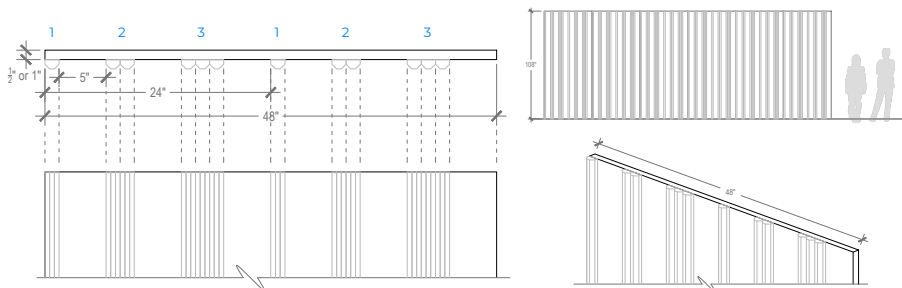

# Panel: Basalt

Pattern 1

Pattern 2

Pattern 123

Pattern 1232

## Panel Specifications

|                  |   |
|------------------|---|
| Thickness        | 1/2" or 1"                                    |
| Colors - PET     | 28  |
| Colors - Felt    | 146   |
| Panel Size       | TYP 48" x 108"                                |
| Material         | 100% Polyester                                |
| Recycled Content | 60%   |
| NRC              | 0.45 - 0.75                                   |
| Fire Rating      | Class A                                       |
| Mounting         | Direct glue, or optional Peel & Stick backing |

## NOTES:

- Panels come presassembled in either 24" or 48" widths (Pattern 1232 available in 48" width)
- Backer Panel available in a contrasting color
- Backer Panel available in either 1/2" or 1" thickness
- Custom patterns upon request
- Ribs available with felt topper

## Rib Dimensions