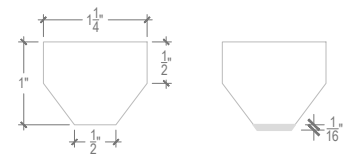

Panel: Basalt

Pattern 1

Pattern 2

Pattern 123

Pattern 1232

Panel Specifications

Thickness	1/2" or 1"
Colors - PET	28
Colors - Felt	146
Panel Size	TYP 48" x 108"
Material	100% Polyester
Recycled Content	60%
NRC	0.45 - 0.75
Fire Rating	Class A
Mounting	Direct glue, or optional Peel & Stick backing

NOTES:

- Panels come presassembled in either 24" or 48" widths (Pattern 1232 available in 48" width)
- Backer Panel available in a contrasting color
- Backer Panel available in either 1/2" or 1" thickness
- Custom patterns upon request.
- Ribs available with felt topper

Rib Dimensions

Standard Rib

Rib with Felt Topper