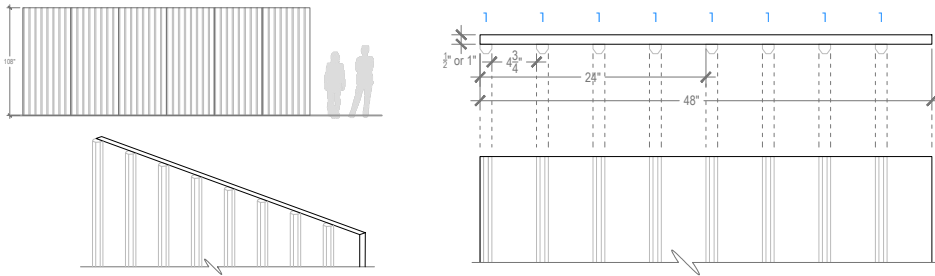

Panel: Basalt

Pattern 1

Pattern 2

Pattern 123

Pattern 1232

Panel Specifications

Thickness	1/2" or 1"
Colors - PET	28
Colors - Felt	146
Panel Size	TYP 48" x 108"
Material	100% Polyester
Recycled Content	60%
NRC	0.45 - 0.75
Fire Rating	Class A
Mounting	Direct glue, or optional Peel & Stick backing

NOTES:

- Panels come presassembled in either 24" or 48" widths (Pattern 1232 available in 48" width)
- Backer Panel available in a contrasting color
- Backer Panel available in either 1/2" or 1" thickness
- Custom patterns upon request.
- Ribs available with felt topper

Rib Dimensions

Standard Rib

Rib with Felt Topper