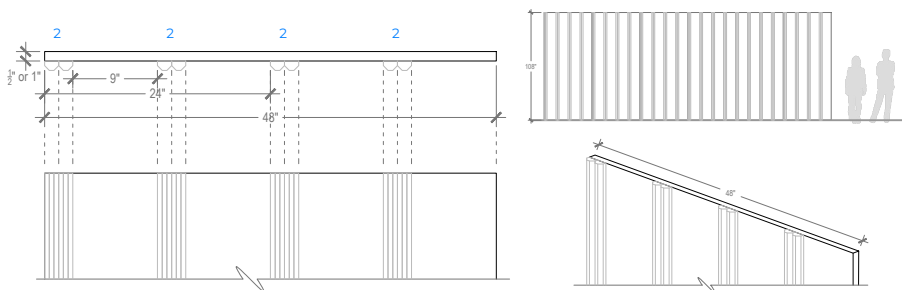

# Panel: Basalt

Pattern 1

Pattern 2

Pattern 123

Pattern 1232

## Panel Specifications

|                  |   |
|------------------|---|
| Thickness        | 1/2" or 1"                                    |
| Colors - PET     | 28  |
| Colors - Felt    | 146   |
| Panel Size       | TYP 48" x 108"                                |
| Material         | 100% Polyester                                |
| Recycled Content | 60%   |
| NRC              | 0.45 - 0.75                                   |
| Fire Rating      | Class A                                       |
| Mounting         | Direct glue, or optional Peel & Stick backing |

## NOTES:

- Panels come presassembled in either 24" or 48" widths (Pattern 1232 available in 48" width)
- Backer Panel available in a contrasting color
- Backer Panel available in either 1/2" or 1" thickness
- Custom patterns upon request
- Ribs available with felt topper

## Rib Dimensions