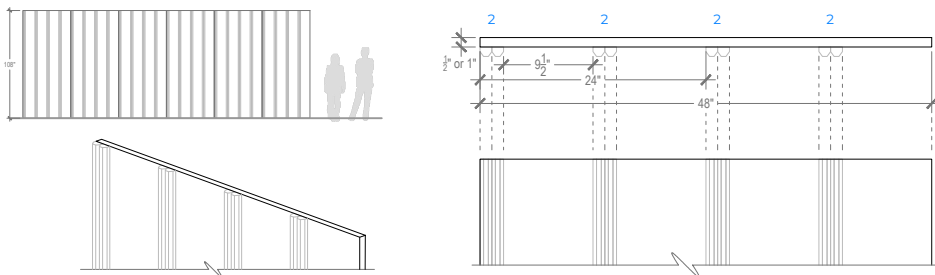

Panel: Basalt

Pattern 1

Pattern 2

Pattern 123

Pattern 1232

Panel Specifications

Thickness	1/2" or 1"
Colors - PET	28
Colors - Felt	146
Panel Size	TYP 48" x 108"
Material	100% Polyester
Recycled Content	60%
NRC	0.45 - 0.75
Fire Rating	Class A
Mounting	Direct glue, or optional Peel & Stick backing

NOTES:

- Panels come presassembled in either 24" or 48" widths (Pattern 1232 available in 48" width)
- Backer Panel available in a contrasting color
- Backer Panel available in either 1/2" or 1" thickness
- Custom patterns upon request.
- Ribs available with felt topper

Rib Dimensions

Standard Rib

Rib with Felt Topper