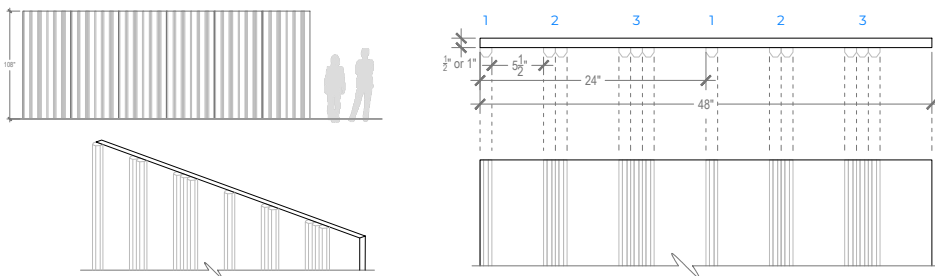

Panel: Basalt

Pattern 1

Pattern 2

Pattern 123

Pattern 1232

Panel Specifications

Thickness	1/2" or 1"
Colors - PET	28
Colors - Felt	146
Panel Size	TYP 48" x 108"
Material	100% Polyester
Recycled Content	60%
NRC	0.45 - 0.75
Fire Rating	Class A
Mounting	Direct glue, or optional Peel & Stick backing

NOTES:

- Panels come presassembled in either 24" or 48" widths (Pattern 1232 available in 48" width)
- Backer Panel available in a contrasting color
- Backer Panel available in either 1/2" or 1" thickness
- Custom patterns upon request.
- Ribs available with felt topper

Rib Dimensions

Standard Rib

Rib with Felt Topper