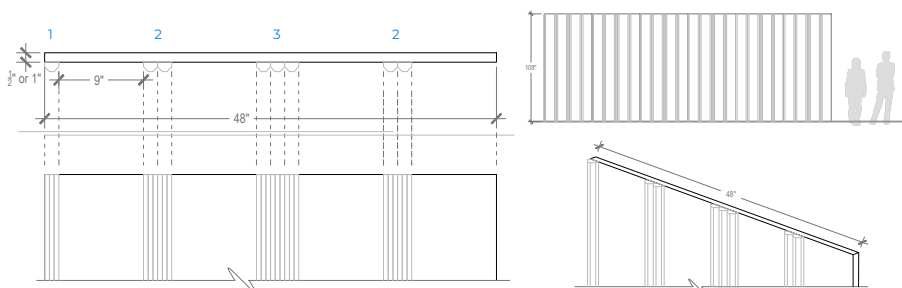

# Panel: Basalt

Pattern 1

Pattern 2

Pattern 123

Pattern 1232

## Panel Specifications

|                  |   |
|------------------|---|
| Thickness        | 1/2" or 1"                                    |
| Colors - PET     | 28  |
| Colors - Felt    | 146   |
| Panel Size       | TYP 48" x 108"                                |
| Material         | 100% Polyester                                |
| Recycled Content | 60%   |
| NRC              | 0.45 - 0.75                                   |
| Fire Rating      | Class A                                       |
| Mounting         | Direct glue, or optional Peel & Stick backing |

## NOTES:

- Panels come presassembled in either 24" or 48" widths (Pattern 1232 available in 48" width)
- Backer Panel available in a contrasting color
- Backer Panel available in either 1/2" or 1" thickness
- Custom patterns upon request
- Ribs available with felt topper

## Rib Dimensions