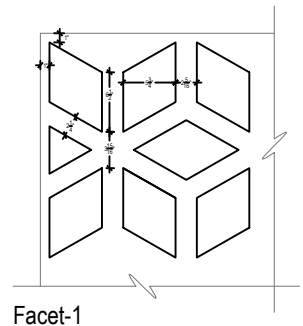

Panel: Facet

Panels

Panel Specifications

Thickness	1/2" or 1"
Colors - PET	28
Colors - Felt	146
Panel Size	TYP 48" x 108"
Material	100% Polyester
Recycled Content	60%
NRC	.45 - .75
Fire Rating	Class A
Mounting	Direct glue, or optional Peel & Stick backing

Dimensions

Pattern Iteration