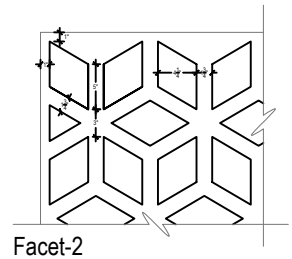

Panel: Facet

Panels

Panel Specifications

Thickness	1/2" or 1"
Colors - PET	28
Colors - Felt	146
Panel Size	TYP 48" x 108"
Material	100% Polyester
Recycled Content	60%
NRC	.45 - .75
Fire Rating	Class A
Mounting	Direct glue, or optional Peel & Stick backing

Dimensions

Pattern Iteration