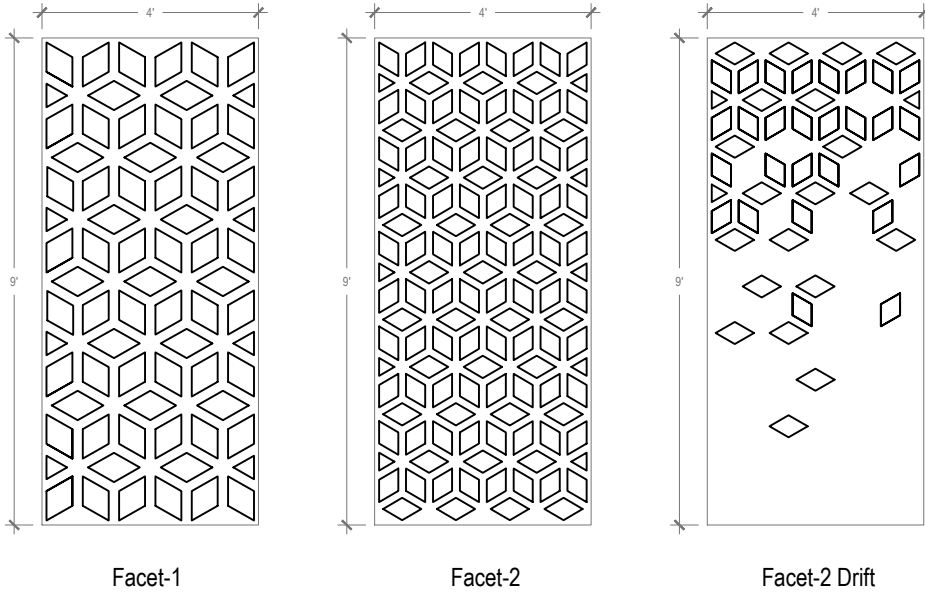

Panel: Facet

Panels

Panel Specifications

Thickness	1/2" or 1"
Colors - PET	28
Colors - Felt	146
Panel Size	TYP 48" x 108"
Material	100% Polyester
Recycled Content	60%
NRC	.45 - .75
Fire Rating	Class A
Mounting	Direct glue, or optional Peel & Stick backing

Dimensions

Pattern Iteration