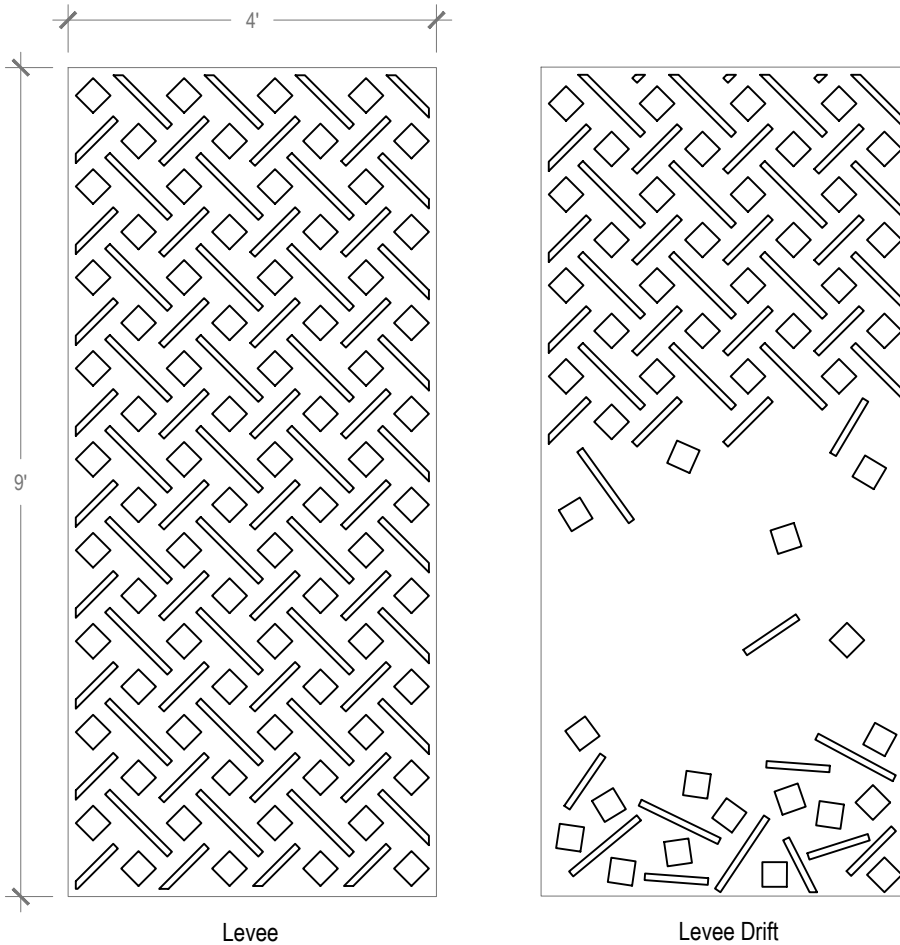

# Panel: Levee & Levee Drift

Panels

## Panel Specifications

Thickness	1/2" or 1"
Colors - PET	28
Colors - Felt	146
Panel Size	TYP 48" x 108"
Material	100% Polyester
Recycled Content	60%
NRC	.45 - .75
Fire Rating	Class A
Mounting	Direct glue, or optional Peel & Stick backing

Pattern Iteration