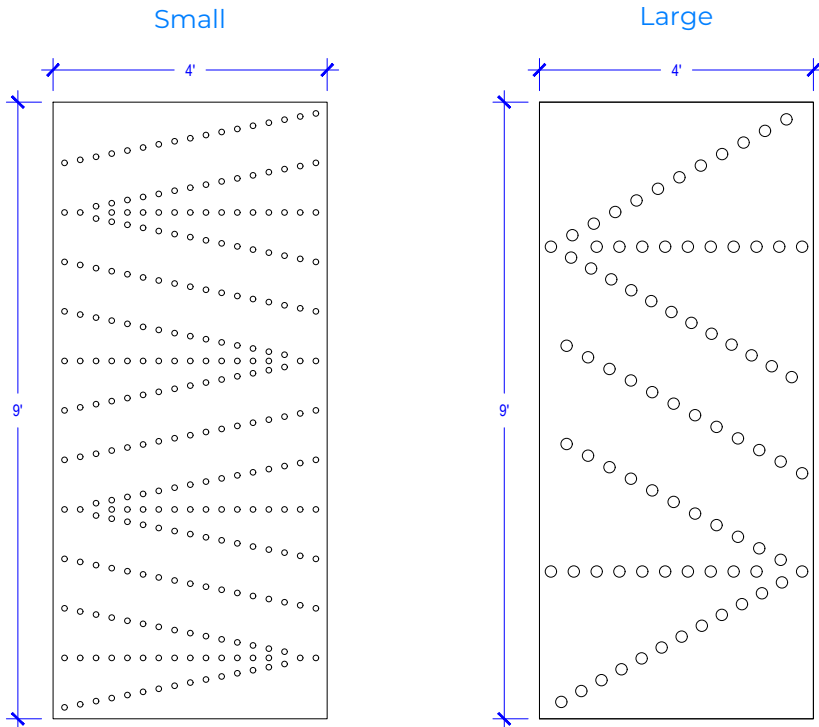

Panels

Panel Specifications

Panel Thickness	1/2" or 1"
Colors - PET	28
Colors - Felt	200+
Panel Size	TYP 48" x 108"
Material	100% Polyester
Recycled Content	60%
NRC	0.45 - 0.75
Fire Rating	Class A
Mounting	Direct glue, or optional Peel & Stick backing

Pattern Iterations

Dimensions