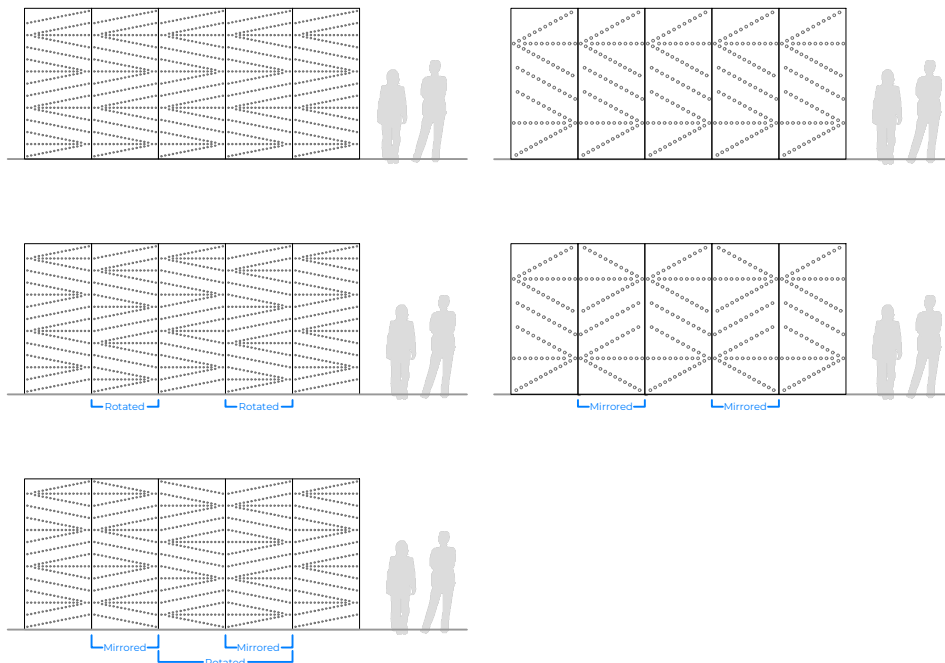

Panels

Panel Specifications

Panel Thickness	1/2" or 1"
Colors - PET	28
Colors - Felt	200+
Panel Size	TYP 48" x 108"
Material	100% Polyester
Recycled Content	60%
NRC	0.45 - 0.75
Fire Rating	Class A
Mounting	Direct glue, or optional Peel & Stick backing

Pattern Iterations

Dimensions