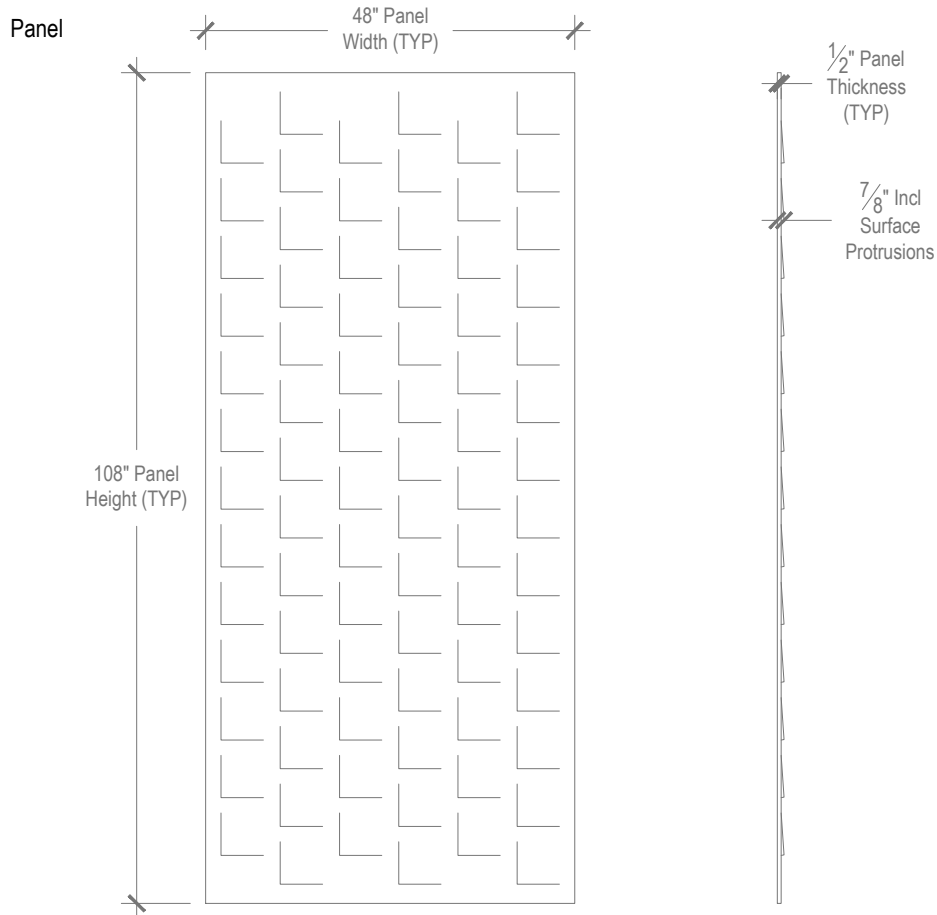

Push Panel: Slope

Panel Specifications

Thickness	1/2" or 1"
Colors - PET	28
Colors - Felt	146
Panel Size	TYP 48" x 108"
Material	100% Polyester
Recycled Content	60%
NRC	.45 - .75
Fire Rating	Class A
Mounting	Direct glue, or optional Peel & Stick backing

Pattern Iteration