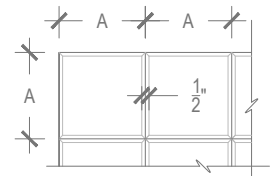

Panel

Pattern Iteration (6" shown)

Panel Specifications

Thickness	1/2" or 1"
Colors - PET	28
Colors - Felt	146
Panel Size	TYP 48" x 108"
Material	100% Polyester
Recycled Content	60%
NRC	.45 - .75
Fire Rating	Class A
Mounting	Direct glue, or optional Peel & Stick backing

Ravine Detail

Dimensions

Standard Dimension "A": 6", 12", or 16".
Custom and or varying widths available.