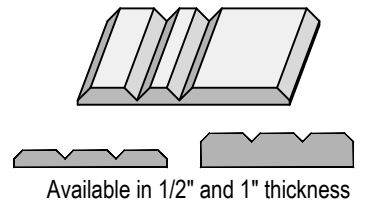

Panel

Pattern Iteration (6" shown)

Panel Specifications

Thickness	1/2" or 1"
Colors - PET	28
Colors - Felt	146
Panel Size	TYP 48" x 108"
Material	100% Polyester
Recycled Content	60%
NRC	.45 - .75
Fire Rating	Class A
Mounting	Direct glue, or optional Peel & Stick backing

Ravine Detail

Dimensions

Standard Dimension "A": 6", 12", or 16".
Custom and or varying widths available.