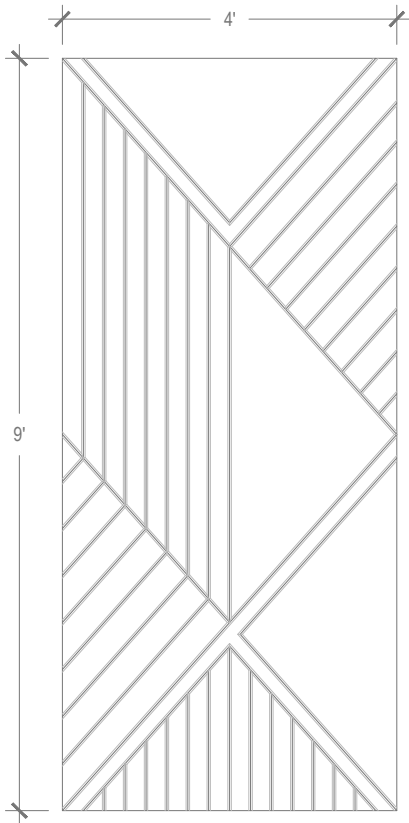

Panel

Panel Specifications

Thickness	1/2" or 1"
Colors - PET	28
Colors - Felt	146
Panel Size	TYP 48" x 108"
Material	100% Polyester
Recycled Content	60%
NRC	.45 - .75
Fire Rating	Class A
Mounting	Direct glue, or optional Peel & Stick backing

Ravine Detail

Pattern Iteration