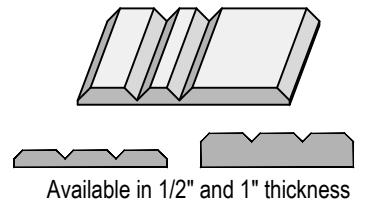

Panel

Panel Specifications

Thickness	1/2" or 1"
Colors - PET	28
Colors - Felt	146
Panel Size	TYP 48" x 108"
Material	100% Polyester
Recycled Content	60%
NRC	.45 - .75
Fire Rating	Class A
Mounting	Direct glue, or optional Peel & Stick backing

Ravine Detail

Pattern Iteration