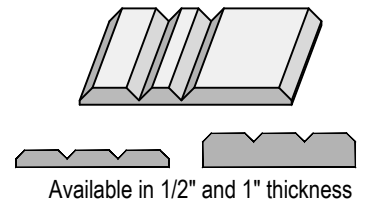

Ravine Panel: Bismuth

Panel

Panel Specifications

Thickness	1/2" or 1"
Colors - PET	28
Colors - Felt	146
Panel Size	TYP 48" x 108"
Material	100% Polyester
Recycled Content	60%
NRC	.45 - .75
Fire Rating	Class A
Mounting	Direct glue, or optional Peel & Stick backing

Ravine Detail

Pattern Iteration