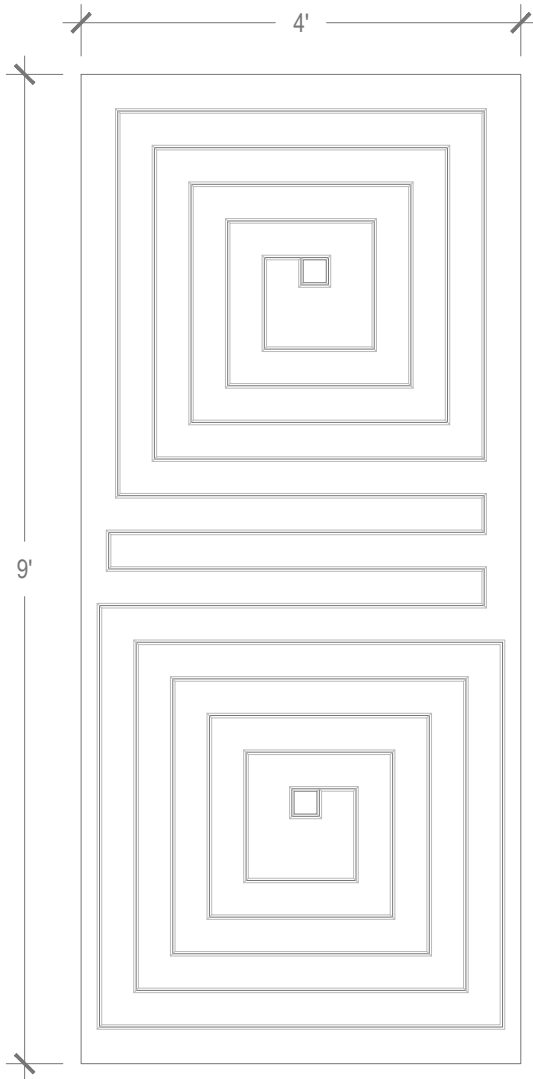

Ravine Panel: Bismuth

Panel

Panel Specifications

Thickness	1/2" or 1"
Colors - PET	28
Colors - Felt	146
Panel Size	TYP 48" x 108"
Material	100% Polyester
Recycled Content	60%
NRC	.45 - .75
Fire Rating	Class A
Mounting	Direct glue, or optional Peel & Stick backing

Ravine Detail

Pattern Iteration