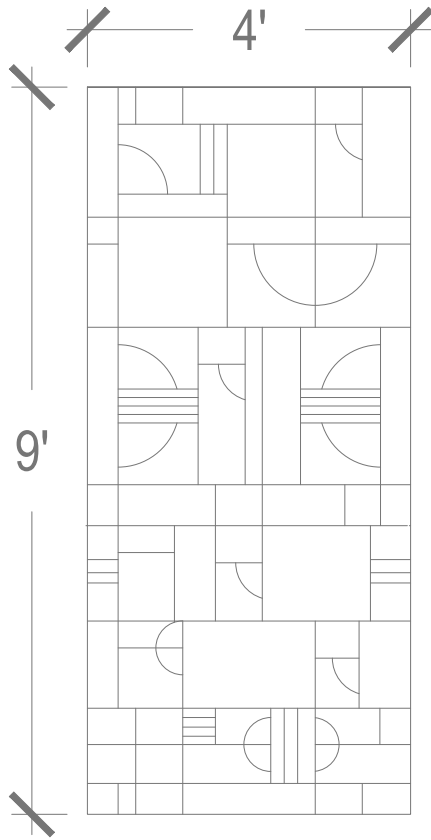

## Panel

## Panel Specifications

Thickness	1/2" or 1"
Colors - PET	28
Colors - Felt	146
Panel Size	TYP 48" x 108"
Material	100% Polyester
Recycled Content	60%
NRC	.45 - .75
Fire Rating	Class A
Mounting	Direct glue, or optional Peel & Stick backing