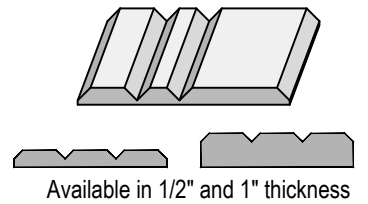

Panel: Conifer

Panel

Panel Specifications

Thickness	1/2" or 1"
Colors - PET	28
Colors - Felt	146
Panel Size	TYP 48" x 108"
Material	100% Polyester
Recycled Content	60%
NRC	.45 - .75
Fire Rating	Class A
Mounting	Direct glue, or optional Peel & Stick backing

Ravine Detail

Pattern Iteration

Pattern Dimensions