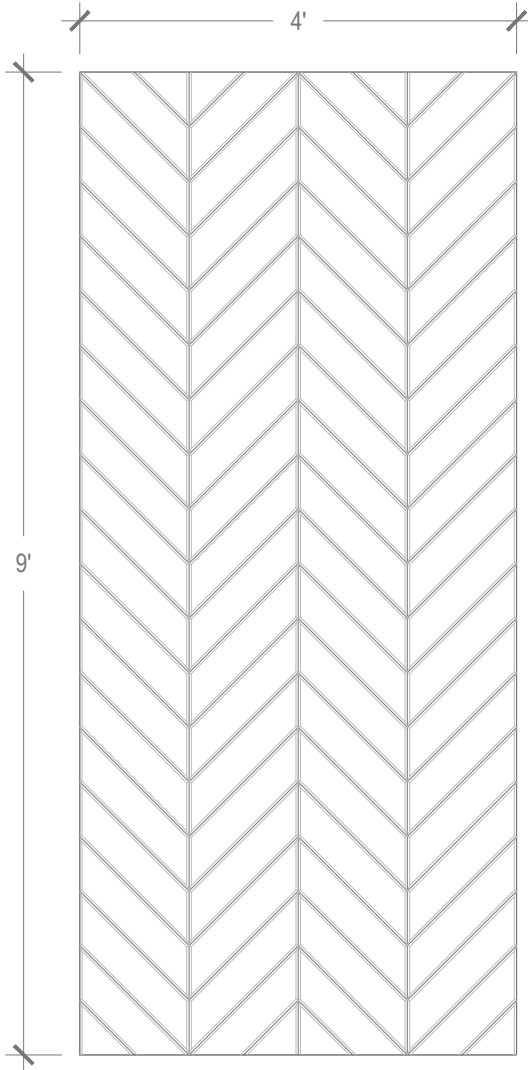

Panel: Conifer

Panel

Panel Specifications

Thickness	1/2" or 1"
Colors - PET	28
Colors - Felt	146
Panel Size	TYP 48" x 108"
Material	100% Polyester
Recycled Content	60%
NRC	.45 - .75
Fire Rating	Class A
Mounting	Direct glue, or optional Peel & Stick backing

Ravine Detail

Pattern Iteration

Pattern Dimensions