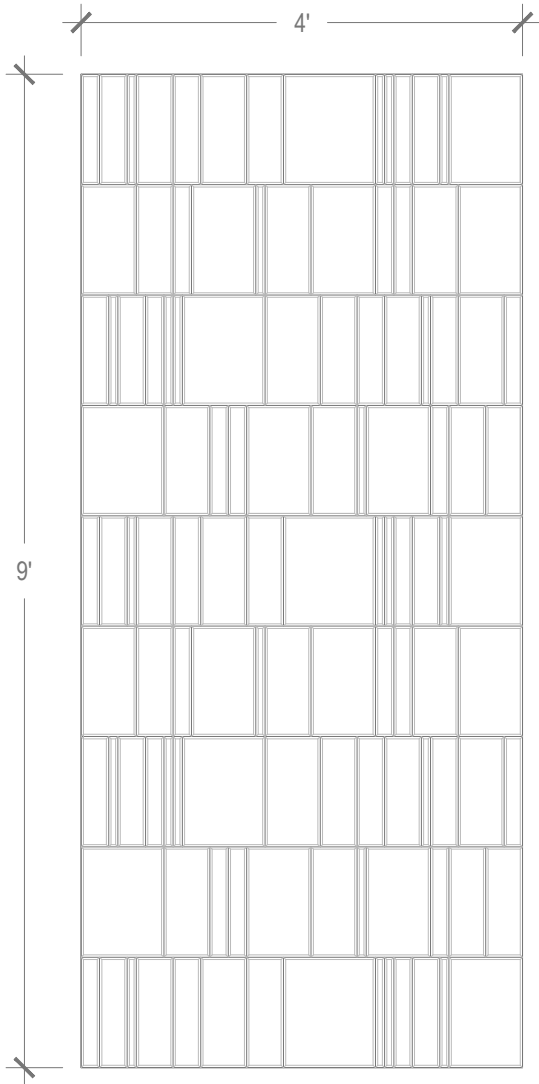

Panel

Panel Specifications

Thickness	1/2" or 1"
Colors - PET	28
Colors - Felt	146
Panel Size	TYP 48" x 108"
Material	100% Polyester
Recycled Content	60%
NRC	.45 - .75
Fire Rating	Class A
Mounting	Direct glue, or optional Peel & Stick backing

Ravine Detail

Pattern Iteration