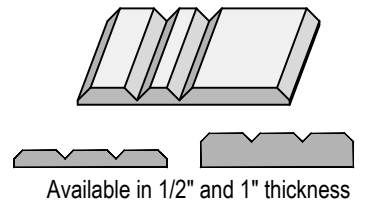

Panel

Panel Specifications

Thickness	1/2" or 1"
Colors - PET	28
Colors - Felt	146
Panel Size	TYP 48" x 108"
Material	100% Polyester
Recycled Content	60%
NRC	.45 - .75
Fire Rating	Class A
Mounting	Direct glue, or optional Peel & Stick backing

Ravine Detail

Pattern Iteration