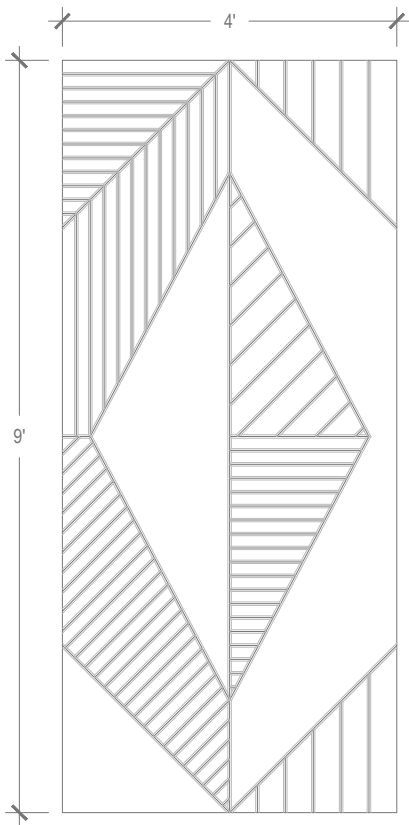

Ravine Panel: Feldspar

Panel

Panel Specifications

Thickness	1/2" or 1"
Colors - PET	28
Colors - Felt	146
Panel Size	TYP 48" x 108"
Material	100% Polyester
Recycled Content	60%
NRC	.45 - .75
Fire Rating	Class A
Mounting	Direct glue, or optional Peel & Stick backing

Ravine Detail

Pattern Iteration