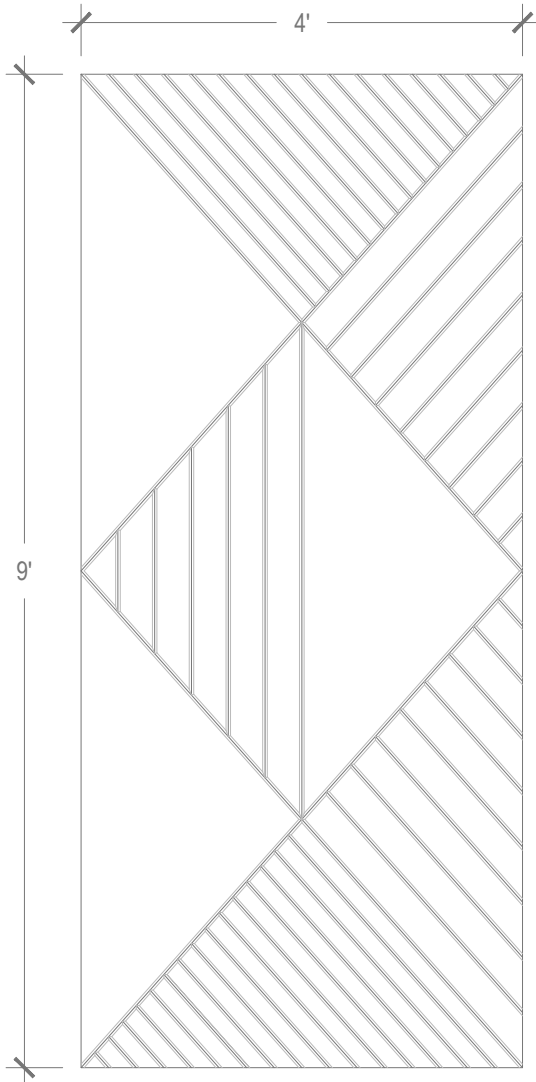

Ravine Panel: Galena

Panel

Panel Specifications

Thickness	1/2" or 1"
Colors - PET	28
Colors - Felt	146
Panel Size	TYP 48" x 108"
Material	100% Polyester
Recycled Content	60%
NRC	.45 - .75
Fire Rating	Class A
Mounting	Direct glue, or optional Peel & Stick backing

Ravine Detail

Pattern Iteration