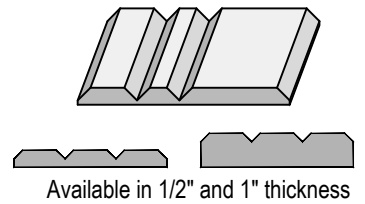

Ravine Panel: Gypsum

Panel

Panel Specifications

Thickness	1/2" or 1"
Colors - PET	28
Colors - Felt	146
Panel Size	TYP 48" x 108"
Material	100% Polyester
Recycled Content	60%
NRC	.45 - .75
Fire Rating	Class A
Mounting	Direct glue, or optional Peel & Stick backing

Ravine Detail

Pattern Iteration