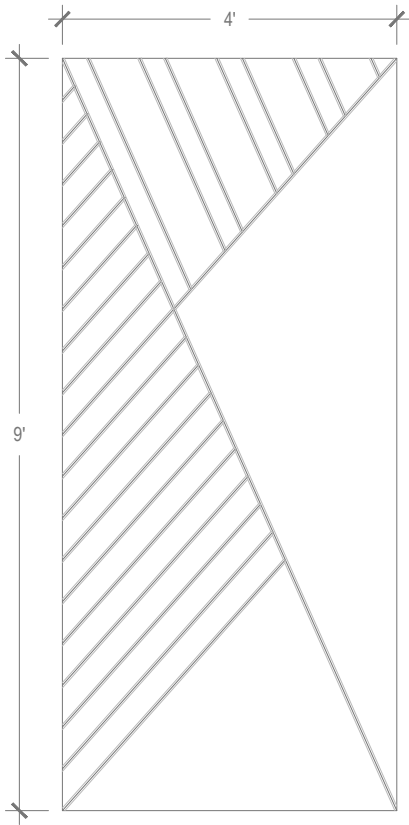

Panel

Panel Specifications

Thickness	1/2" or 1"
Colors - PET	28
Colors - Felt	146
Panel Size	TYP 48" x 108"
Material	100% Polyester
Recycled Content	60%
NRC	.45 - .75
Fire Rating	Class A
Mounting	Direct glue, or optional Peel & Stick backing

Ravine Detail

Pattern Iteration