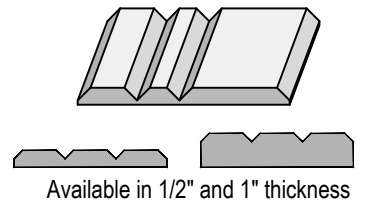

Panel

Panel Specifications

Thickness	1/2" or 1"
Colors - PET	28
Colors - Felt	146
Panel Size	TYP 48" x 108"
Material	100% Polyester
Recycled Content	60%
NRC	.45 - .75
Fire Rating	Class A
Mounting	Direct glue, or optional Peel & Stick backing

Ravine Detail

Pattern Iteration