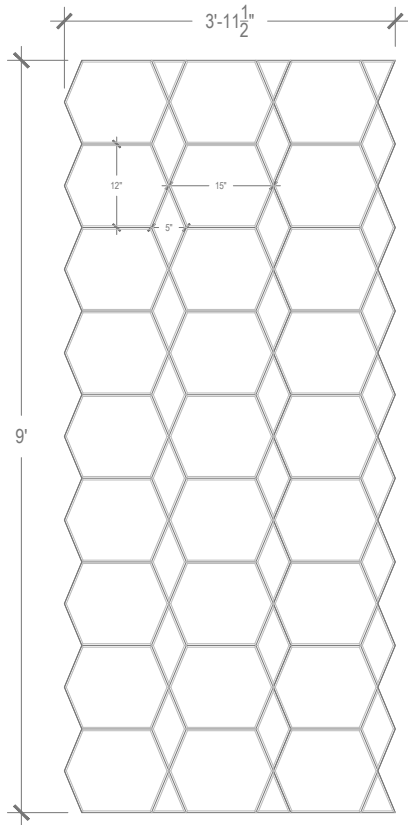

Panel

Panel Specifications

| | |
|------------------|---|
| Thickness | 1/2" or 1" |
| Colors - PET | 28 |
| Colors - Felt | 146 |
| Panel Size | TYP 48" x 108" |
| Material | 100% Polyester |
| Recycled Content | 60% |
| NRC | 0.45 - 0.75 |
| Fire Rating | Class A |
| Mounting | Direct glue, or optional Peel & Stick backing |

Pattern Iteration

Ravine Detail