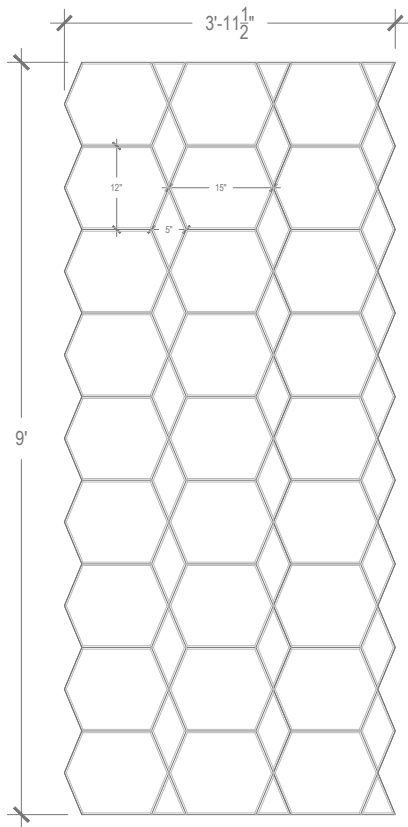

## Panel

## Pattern Iteration

## Panel Specifications

Thickness	1/2" or 1"
Colors - PET	28
Colors - Felt	146
Panel Size	TYP 48" x 108"
Material	100% Polyester
Recycled Content	60%
NRC	.45 - .75
Fire Rating	Class A
Mounting	Direct glue, or optional Peel & Stick backing

## Ravine Detail