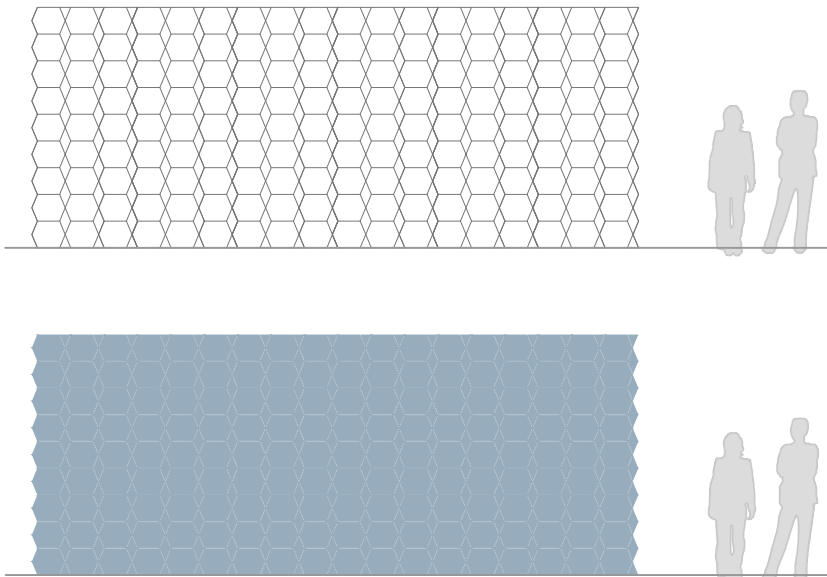

Panel

Panel Specifications

| | |
|------------------|---|
| Thickness | 1/2" or 1" |
| Colors - PET | 28 |
| Colors - Felt | 146 |
| Panel Size | TYP 48" x 108" |
| Material | 100% Polyester |
| Recycled Content | 60% |
| NRC | 0.45 - 0.75 |
| Fire Rating | Class A |
| Mounting | Direct glue, or optional Peel & Stick backing |

Pattern Iteration

Ravine Detail