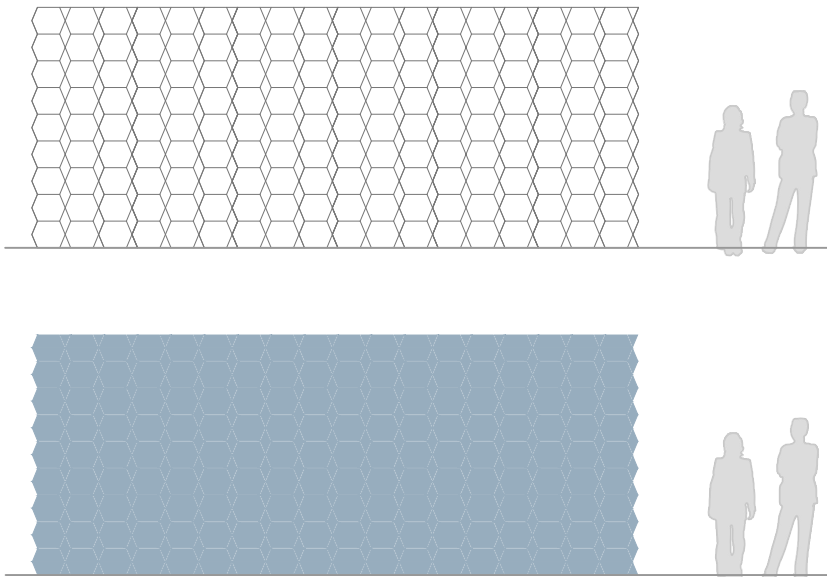

## Panel

## Pattern Iteration

## Panel Specifications

Thickness	1/2" or 1"
Colors - PET	28
Colors - Felt	146
Panel Size	TYP 48" x 108"
Material	100% Polyester
Recycled Content	60%
NRC	.45 - .75
Fire Rating	Class A
Mounting	Direct glue, or optional Peel & Stick backing

## Ravine Detail