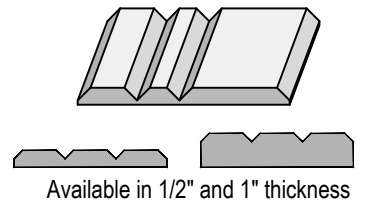

Ravine Panel: Jasper

Panel

Panel Specifications

Thickness	1/2" or 1"
Colors - PET	28
Colors - Felt	146
Panel Size	TYP 48" x 108"
Material	100% Polyester
Recycled Content	60%
NRC	.45 - .75
Fire Rating	Class A
Mounting	Direct glue, or optional Peel & Stick backing

Ravine Detail

Pattern Iteration