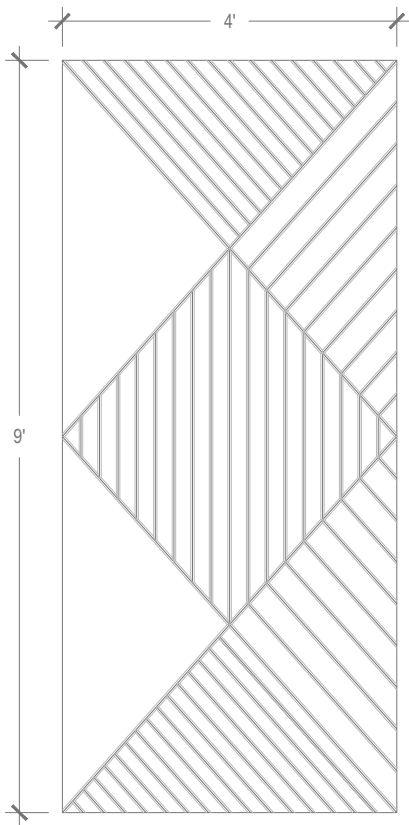

Ravine Panel: Jasper

Panel

Panel Specifications

Thickness	1/2" or 1"
Colors - PET	28
Colors - Felt	146
Panel Size	TYP 48" x 108"
Material	100% Polyester
Recycled Content	60%
NRC	.45 - .75
Fire Rating	Class A
Mounting	Direct glue, or optional Peel & Stick backing

Ravine Detail

Pattern Iteration