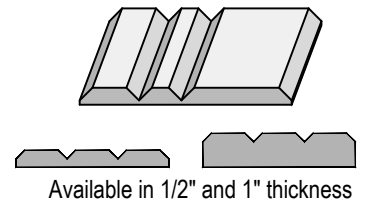

Panel

Pattern Iteration - Latitude 6"

Panel Specifications

Thickness	1/2" or 1"
Colors - PET	28
Colors - Felt	146
Panel Size	TYP 48" x 108"
Material	100% Polyester
Recycled Content	60%
NRC	.45 - .75
Fire Rating	Class A
Mounting	Direct glue, or optional Peel & Stick backing

Ravine Detail

Dimensions

Standard Dimension "A": 6", 12", or 16".
Custom and or varying widths available.