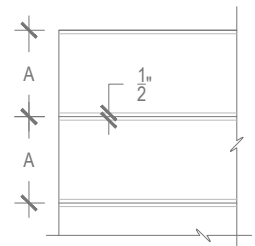

Panel

Pattern Iteration - Latitude 6"

Panel Specifications

Thickness	1/2" or 1"
Colors - PET	28
Colors - Felt	146
Panel Size	TYP 48" x 108"
Material	100% Polyester
Recycled Content	60%
NRC	.45 - .75
Fire Rating	Class A
Mounting	Direct glue, or optional Peel & Stick backing

Ravine Detail

Dimensions

Standard Dimension "A": 6", 12", or 16".
Custom and or varying widths available.