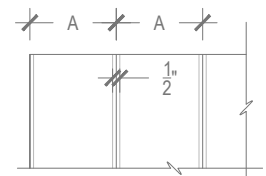

Ravine Panel: Longitude

Panel

Pattern Iteration - Longitude 6"

Panel Specifications

Thickness	1/2" or 1"
Colors - PET	28
Colors - Felt	146
Panel Size	TYP 48" x 108"
Material	100% Polyester
Recycled Content	60%
NRC	.45 - .75
Fire Rating	Class A
Mounting	Direct glue, or optional Peel & Stick backing

Ravine Detail

Dimensions

Standard Dimension "A": 6", 12", or 16".
Custom and or varying widths available.

Longitude