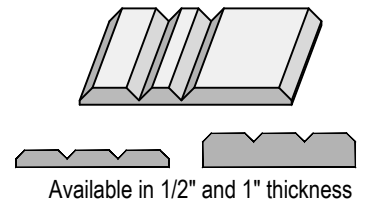

Ravine Detail