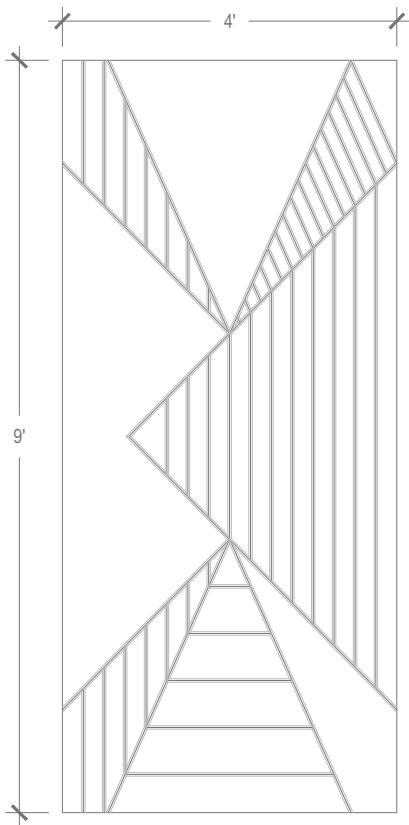

## Panel

## Panel Specifications

Thickness	1/2" or 1"
Colors - PET	28
Colors - Felt	146
Panel Size	TYP 48" x 108"
Material	100% Polyester
Recycled Content	60%
NRC	.45 - .75
Fire Rating	Class A
Mounting	Direct glue, or optional Peel & Stick backing

## Ravine Detail