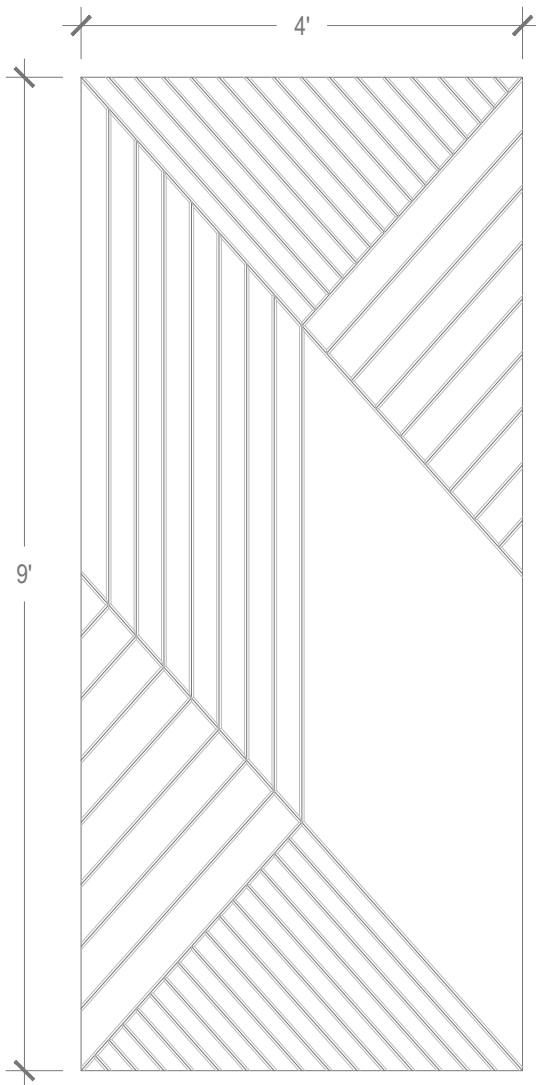

Ravine Panel: Pyrite

Panel

Panel Specifications

Thickness	1/2" or 1"
Colors - PET	28
Colors - Felt	146
Panel Size	TYP 48" x 108"
Material	100% Polyester
Recycled Content	60%
NRC	.45 - .75
Fire Rating	Class A
Mounting	Direct glue, or optional Peel & Stick backing

Ravine Detail

Pattern Iteration