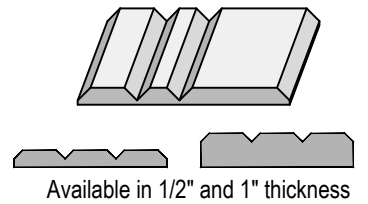

Ravine Detail