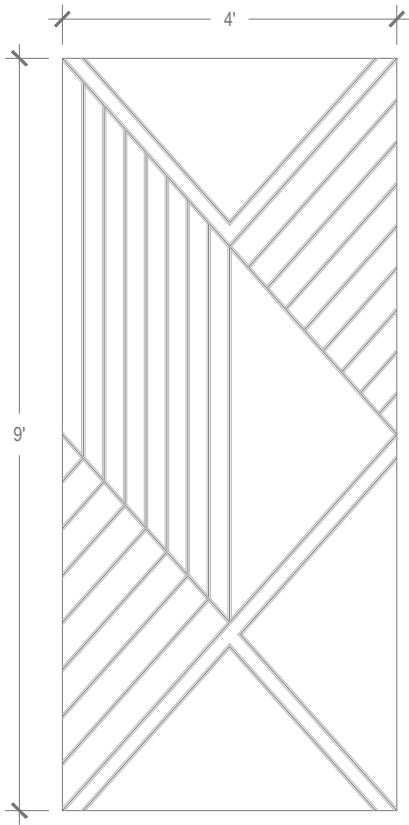

## Panel

## Panel Specifications

Thickness	1/2" or 1"
Colors - PET	28
Colors - Felt	146
Panel Size	TYP 48" x 108"
Material	100% Polyester
Recycled Content	60%
NRC	.45 - .75
Fire Rating	Class A
Mounting	Direct glue, or optional Peel & Stick backing

## Ravine Detail