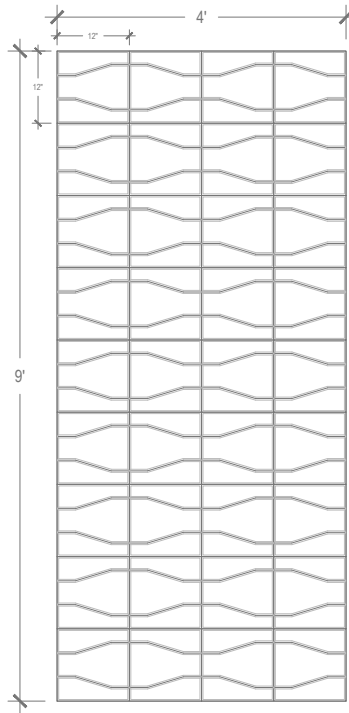

Panel

Shoal 16

Shoal 12

Panel Specifications

Thickness	1/2" or 1"
Colors - PET	28
Colors - Felt	146
Panel Size	TYP 48" x 108"
Material	100% Polyester
Recycled Content	60%
NRC	.45 - .75
Fire Rating	Class A
Mounting	Direct glue, or optional Peel & Stick backing

Pattern Dimensions

Ravine Detail

Pattern Iteration

With Felt Topper

With Felt Topper