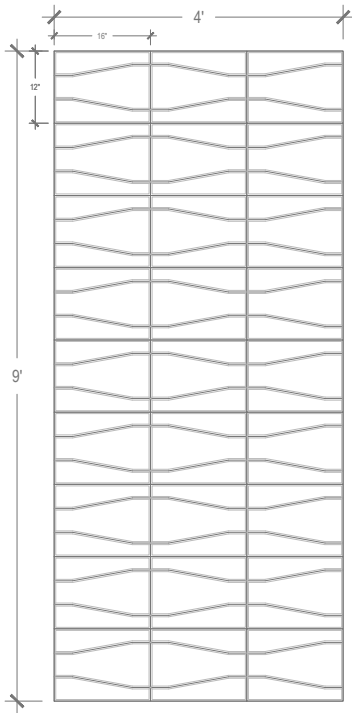

Panel

Shoal 16

Shoal 12

Panel Specifications

Thickness	1/2" or 1"
Colors - PET	28
Colors - Felt	146
Panel Size	TYP 48" x 108"
Material	100% Polyester
Recycled Content	60%
NRC	.45 - .75
Fire Rating	Class A
Mounting	Direct glue, or optional Peel & Stick backing

Pattern Dimensions

Ravine Detail

Pattern Iteration

With Felt Topper

With Felt Topper