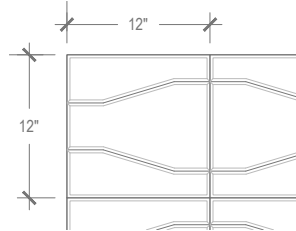

Panel

Shoal 16

Shoal 12

Panel Specifications

Thickness	1/2" or 1"
Colors - PET	28
Colors - Felt	146
Panel Size	TYP 48" x 108"
Material	100% Polyester
Recycled Content	60%
NRC	.45 - .75
Fire Rating	Class A
Mounting	Direct glue, or optional Peel & Stick backing

Pattern Dimensions

Ravine Detail

Pattern Iteration

With Felt Topper

With Felt Topper