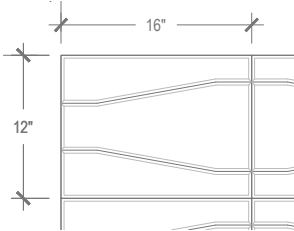

Panel

Shoal 16

Shoal 12

Panel Specifications

Thickness	1/2" or 1"
Colors - PET	28
Colors - Felt	146
Panel Size	TYP 48" x 108"
Material	100% Polyester
Recycled Content	60%
NRC	.45 - .75
Fire Rating	Class A
Mounting	Direct glue, or optional Peel & Stick backing

Pattern Dimensions

Ravine Detail

Pattern Iteration

With Felt Topper

With Felt Topper