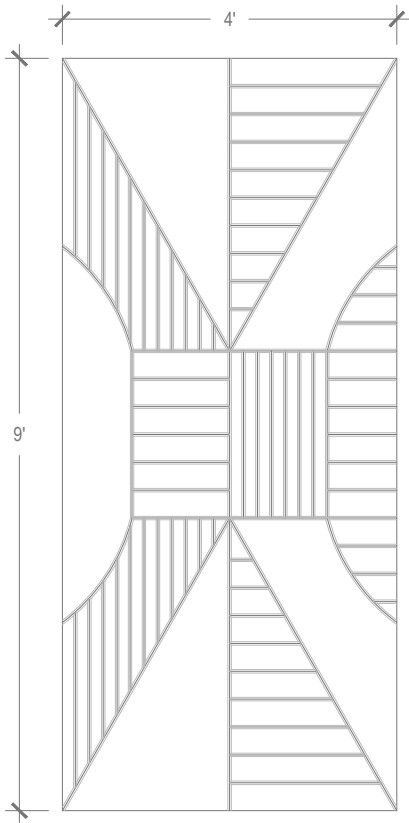

## Panel

## Panel Specifications

Thickness	1/2" or 1"
Colors - PET	28
Colors - Felt	146
Panel Size	TYP 48" x 108"
Material	100% Polyester
Recycled Content	60%
NRC	.45 - .75
Fire Rating	Class A
Mounting	Direct glue, or optional Peel & Stick backing

## Ravine Detail