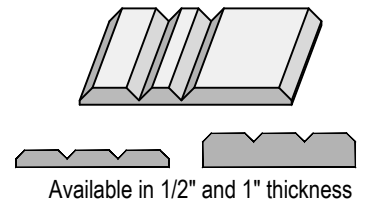

Ravine Detail