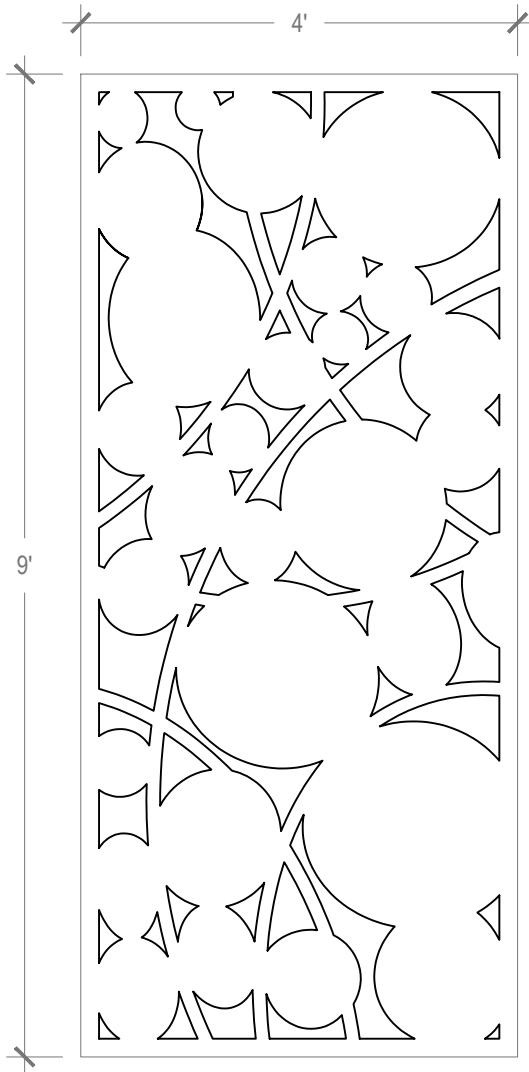

Panel: Sargassum

Panel

Panel Specifications

Thickness	1/2" or 1"
Colors - PET	28
Colors - Felt	146
Panel Size	TYP 48" x 108"
Material	100% Polyester
Recycled Content	60%
NRC	0.45 - 0.75
Fire Rating	Class A
Mounting	Direct glue, or optional Peel & Stick backing

Pattern Iteration