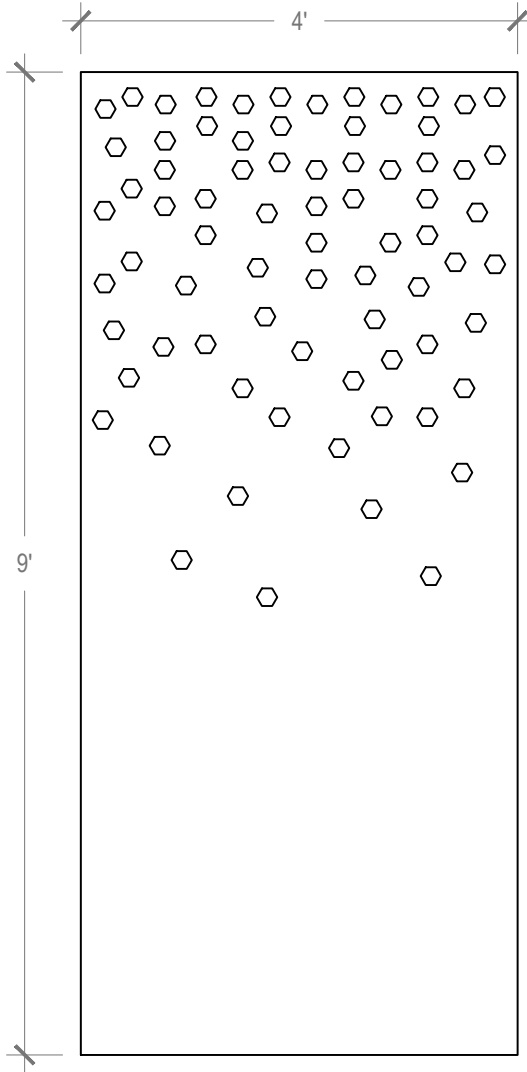

Panel: Snow Drift

Panel

Panel Specifications

Thickness	1/2" or 1"
Colors - PET	28
Colors - Felt	146
Panel Size	TYP 48" x 108"
Material	100% Polyester
Recycled Content	60%
NRC	.45 - .75
Fire Rating	Class A
Mounting	Direct glue, or optional Peel & Stick backing

Pattern Dimensions

Pattern Iteration

Snow Drift