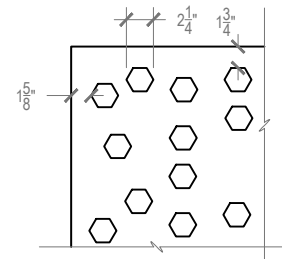

Panel: Snow Drift

Panel

Panel Specifications

Thickness	1/2" or 1"
Colors - PET	28
Colors - Felt	146
Panel Size	TYP 48" x 108"
Material	100% Polyester
Recycled Content	60%
NRC	.45 - .75
Fire Rating	Class A
Mounting	Direct glue, or optional Peel & Stick backing

Pattern Dimensions

Pattern Iteration

Snow Drift